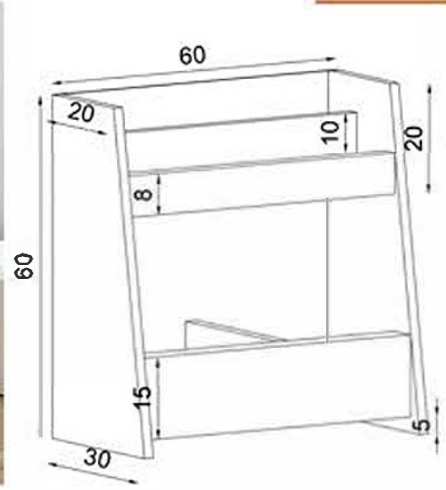

VİTYA FLY170125