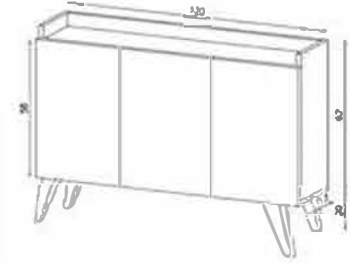

FLORUS FLY170122

GÖVDE:SAFİR MEŞE MKYL
KAPAK:BEYAZ MKYL
BODY:SAPPHIRE OAK MELAMINE CHIPBOARD
COVER:WHITE MELAMINE CHIPBOARD

ELENOR FLY170123

GÖVDE:SAFİR MEŞE MKYL
KAPAK:BEYAZ MKYL
BODY:SAPPHIRE OAK MELAMINE CHIPBOARD
COVER:WHITE MELAMINE CHIPBOARD

FLY170122

FLY131012

FLY176022