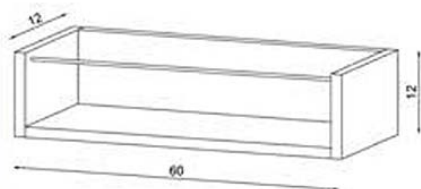

FLY173089

ÇİSİL

GÖVDE: ANTRASİT MKYL
BODY: ANTHRACITE MELAMINE CHIPBOARD

FLY173088

ÇAKIL

GÖVDE: BEYAZ MKYL
BODY: WHITE MELAMINE CHIPBOARD

FLY173091

AYSU

GÖVDE: BEYAZ MKYL
BODY: WHITE MELAMINE CHIPBOARD

FLY173092

CEVHER

GÖVDE: ANTRASİT MKYL
BODY: ANTHRACITE MELAMINE CHIPBOARD