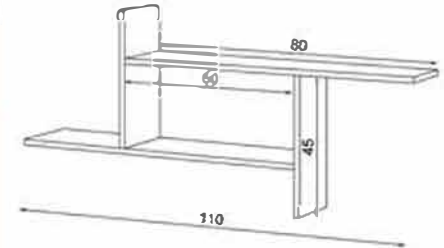

VESTA FLY173061

TABLA:SAFİR MEŞE MKYL
RAF:SİYAH METAL
PANEL:SAPPHIRE OAK MELAMINE CHIPBOARD
SHELF:BLACK METAL

TRIESTE FLY173005

GÖVDE:BEYAZ MKYL
BODY:WHITE MELAMINE CHIPBOARD

MANTOVA FLY173006

GÖVDE:BEYAZ MKYL
BODY:WHITE MELAMINE CHIPBOARD