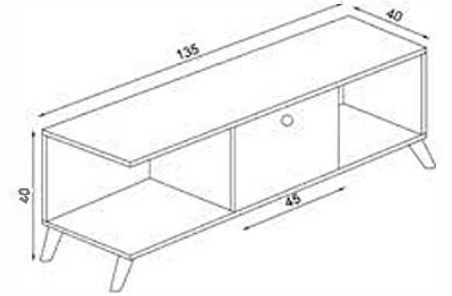

GÖVDE:TREVİSO MKYL
KAPAK:UV BASKI MDF
BODY:TREVİSO MELAMINE CHIPBOARD
COVER:UV PRINTING MDF

BONA
FLY170005