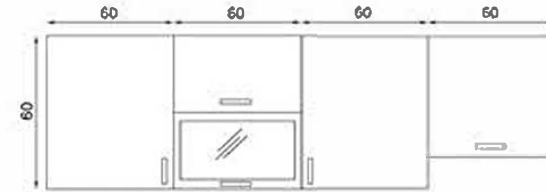

GÖVDE: BEYAZ MKYL
KAPAK: BEYAZ/GOLDEN BAMBU MKYL
TEZGAH: BEYAZ LAMİNANT
BODY: WHITE MELAMINE CHIPBOARD
COVER: WHITE/GOLDEN BAMBOO MELAMINE CHIPBOARD
COUNTERTOP: WHITE LAMINATED