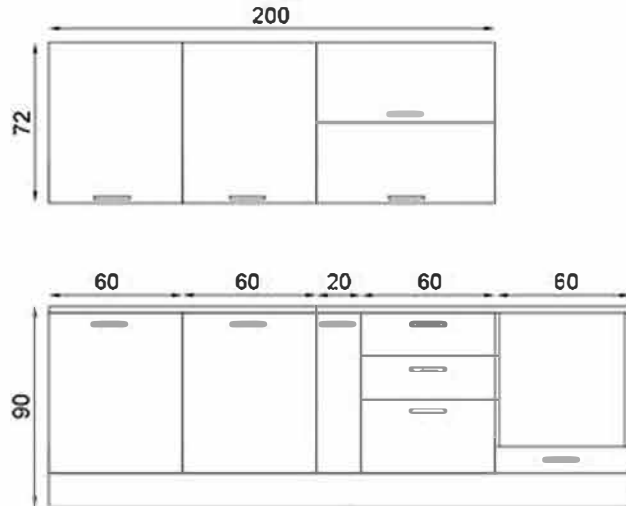

GÖVDE: BEYAZ MKYL
KAPAK: KAPUÇİNO/MÜRDÜM HIGHGLOSS MDF
TEZGAH: BEYAZ LAMİNANT
BODY: WHITE MELAMINE CHIPBOARD
COVER: CAPPUCCINO/PURPLE HIGHGLOSS MDF
COUNTERTOP: WHITE LAMINATED