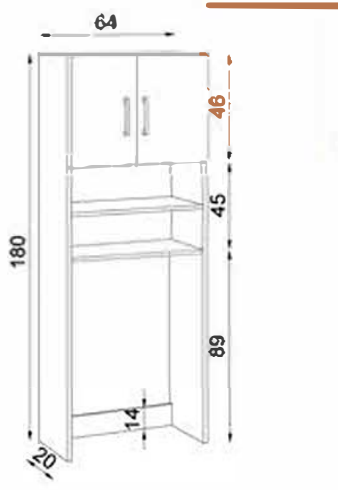

BANYO DOLABI/VANITY CABINET

TERESA FLY123008

GÖVDE: BEYAZ MKYL
BODY: WHITE MELAMINE CHIPBOARD

ALISA FLY123007

GÖVDE: BEYAZ MKYL
BODY: WHITE MELAMINE CHIPBOARD

LANGE FLY123005

GÖVDE: BEYAZ MKYL
KAPAK: BEYAZ MKYL
BODY: WHITE MELAMINE CHIPBOARD
COVER: WHITE MELAMINE CHIPBOARD