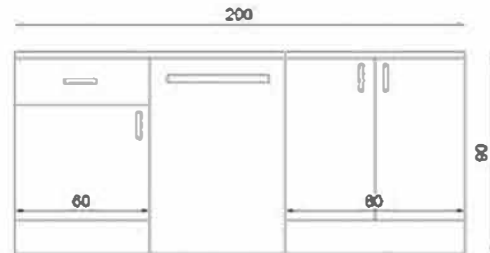

GÖVDE: BEYAZ MKYL
KAPAK: BEYAZ MKYL
TEZGAH: SİYAH LAMİNANT
BODY: WHITE MELAMINE CHIPBOARD
COVER: WHITE MELAMINE CHIPBOARD
COUNTERTOP: BLACK LAMINATED