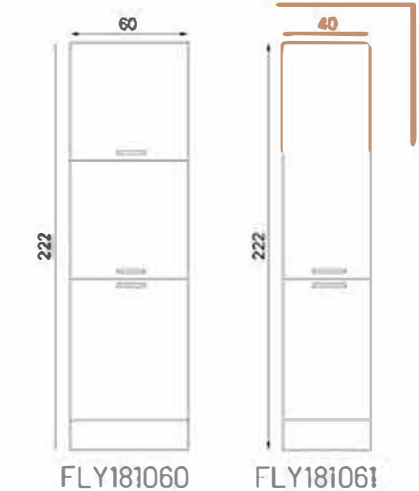

GÖVDE:BEYAZ MKYL
KAPAK:BORDO HIGHGLOSS MDF
BODY:WHITE MELAMINE CHIPBOARD
COVER:MAROON HIGHGLOSSMDF

DERİN 60 CM FLY181060