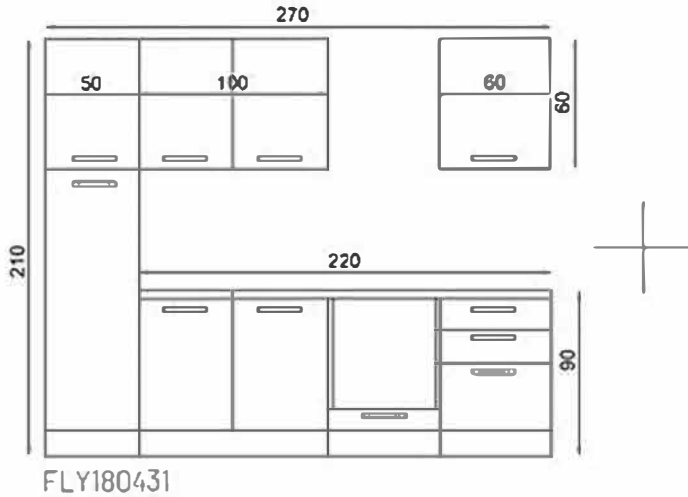

GÖVDE: BEYAZ/SAFİR MEŞE MKYL
KAPAK: BEYAZ/SAFİR MEŞE MKYL
TEZGAH: BEYAZ LAMİNANT
BODY: WHITE/SAPPHIRE OAK MELAMINE CHIPBOARD
COVER: WHITE/SAPPHIRE OAK MELAMINE CHIPBOARD
COUNTERTOP: WHITE LAMINATED