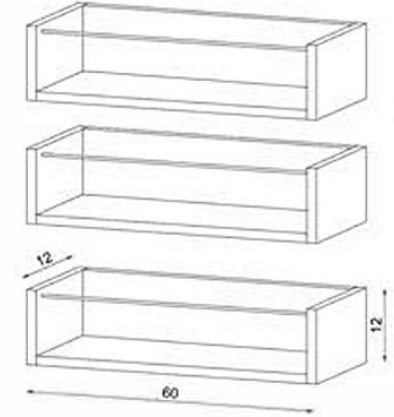

GÖVDE:SAFİR MEŞE MKYL
KAPAK:SAFİR MEŞE MKYL
BODY:SAPPHIRE OAK MELAMINE CHIPBOARD
COVER:SAPPHIRE OAK MELAMINE CHIPBOARD

STRIKE FLY123016