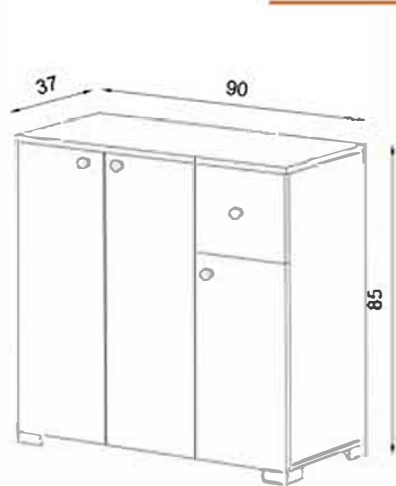

FLY134002

HERMES

GÖVDE:ENDÜLÜS MEŞE MKYL
KAPAK:BEYAZ MEMBRAN MDF
BODY:ANDALUSIA OAK MELAMINE CHIPBOARD
COVER:WHITE MEMBRANE MDF

FLY133003

PRADO

GÖVDE: ENDÜLÜS MEŞE MKYL
KAPAK:BEYAZ HIGHGLOSS MDF
BODY:ANDALUSIA OAK MELAMINE CHIPBOARD
COVER:WHITE HIGHGLOSS MDF