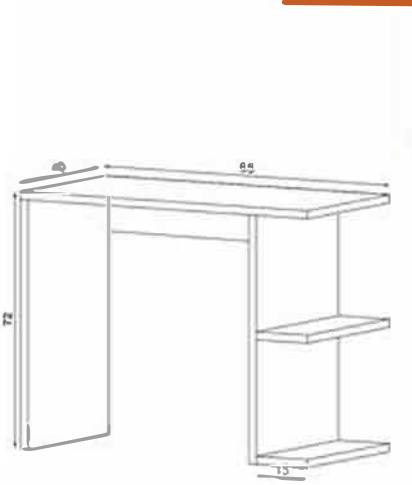

GÖVDE:ENDÜLÜS MEŞE MKYL
KAPAK:BEYAZ MKYL
BODY:ANDALUSIA OAK MELAMINE CHIPBOARD
COVER:WHITE MELAMINE CHIPBOARD

LILY
FLY172021