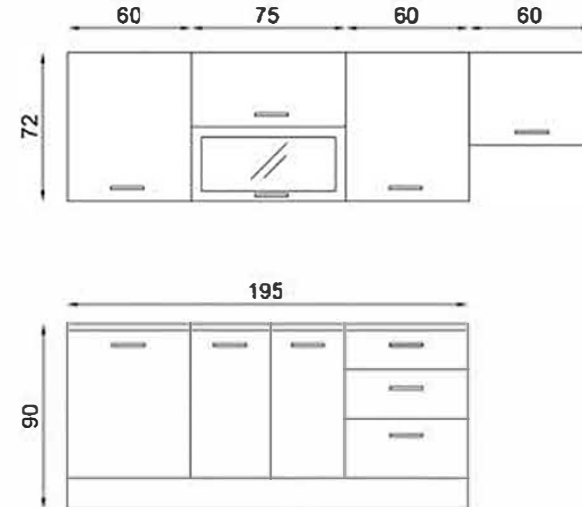

ATLAS 255 CM FLY180188

GÖVDE:BEYAZ MKYL
KAPAK:KREM/SACRAMENTO HIGHGLOSS MDF
TEZGAH:BEYAZ LAMİNANT
BODY:WHITE MELAMINE CHIPBOARD
COVER:CREAM/SACRAMENTO HIGHGLOSS MDF
COUNTERTOP:WHITE LAMİNATED