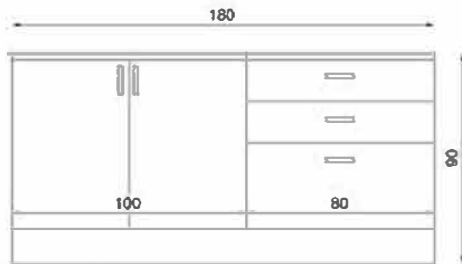

GÖVDE: BEYAZ MKYL
KAPAK: BEYAZ/SAFİR MEŞE MKYL
TEZGAH: BEYAZ LAMİNANT
BODY: WHITE MELAMINE CHIPBOARD
COVER: WHITE/SAPPHIRE OAK MELAMINE CHIPBOARD
COUNTERTOP: WHITE LAMINATED