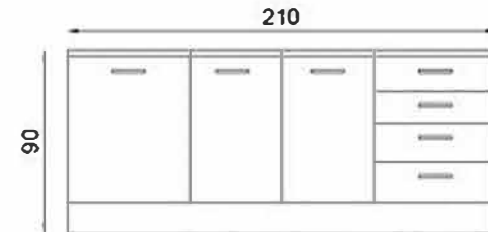

GÖVDE: BEYAZ MKYL
KAPAK: BEYAZ/ENDÜLÜS MEŞE MKYL
TEZGAH: BEYAZ LAMİNANT
BODY: WHITE MELAMINE CHIPBOARD
COVER: WHITE/ANDALUSIA OAK MELAMINE CHIPBOARD
COUNTERTOP: WHITE LAMINATED