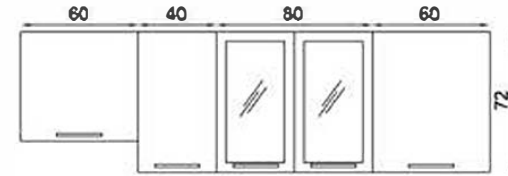

GÖVDE: BEYAZ MKYL
KAPAK: ANTRASİT MEMBRAN MDF
TEZGAH: BEYAZ LAMİNANT
BODY: WHITE MELAMINE CHIPBOARD
COVER: ANTHRACITE MEMBRANE MDF
COUNTERTOP: WHITE LAMINATED

FLY180477