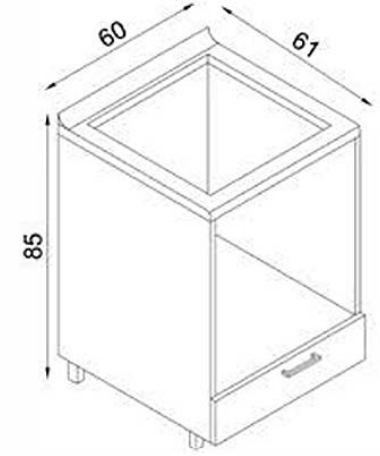

FLY183007

LAVA

GÖVDE:BEYAZ MKYL
KAPAK:BEYAZ MKYL
BODY:WHITE MELAMINE CHIPBOARD
COVER:WHITE MELAMINE CHIPBOARD

ANKASTRE FLY183008

ANKASTRE

GÖVDE/KAPAK:SİYAH MKYL
TEZGAH:SİYAH LAMİNANT
BODY/COVER:BLACK MELAMINE CHIPBOARD
COUNTERTOP:BLACK LAMINATED

FLY183009

ANKASTRE

GÖVDE/KAPAK:GRİ MKYL
TEZGAH:GRİ LAMİNANT
BODY/COVER:GREY MELAMINE CHIPBOARD
COUNTERTOP:GREY LAMINATED

ANKASTRE FLY183010

ANKASTRE

GÖVDE/KAPAK:BEYAZ MKYL
TEZGAH:BEYAZ LAMİNANT
BODY/COVER:WHITE MELAMINE CHIPBOARD
COUNTERTOP:WHITE LAMINATED