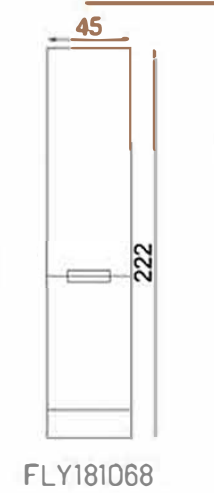

GÖVDE:BEYAZ MKYL
KAPAK:MAVİ MEMBRAN MDF
BODY:WHITE MELAMINE CHIPBOARD
COVER:BLUE MEMBRANE MDF

LOFT 45 CM FLY181068