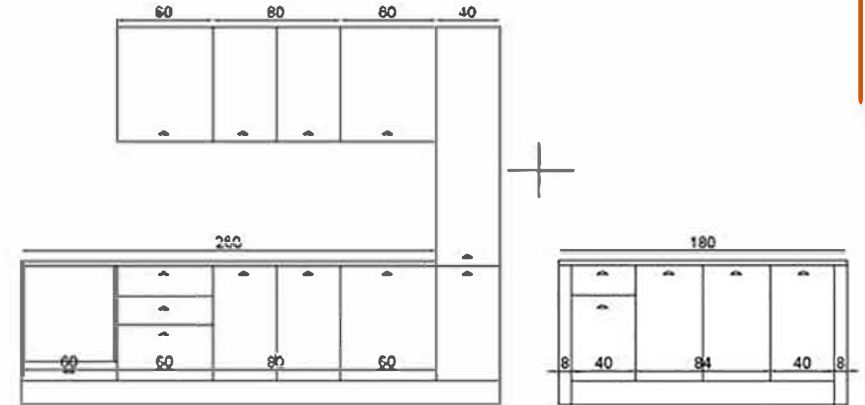

MUTFAK/KITCHEN

NİL 120+180+100 CM FLY180435

GÖVDE: BEYAZ MKYL
KAPAK: BEYAZ/ANTRASİT MKYL
TEZGAH: SİYAH LAMİNANT
BODY: WHITE MELAMINE CHIPBOARD
COVER: WHITE/ANTHRACİTE MELAMINE CHIPBOARD
COUNTERTOP: BLACK LAMİNATED

SHERRY 300+180 CM FLY180484

GÖVDE: BEYAZ MKYL
KAPAK: BEYAZ MEMBRAN MDF
TEZGAH: AHŞAP DESEN Lİ LAMİNANT
BODY: WHITE MELAMINE CHIPBOARD
COVER: WHITE MEMBRANE MDF
COUNTERTOP: WOOD PATTERN LAMİNATED