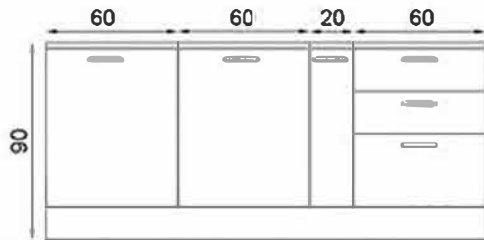

GÖVDE: BEYAZ MKYL
KAPAK: KAPUÇİNO/MÜRDÜM HIGHGLOSS MDF
TEZGAH: BEYAZ LAMİNANT
BODY: WHITE MELAMINE CHIPBOARD
COVER: CAPPUCCINO/PURPLE HIGHGLOSS MDF
COUNTERTOP: WHITE LAMINATED