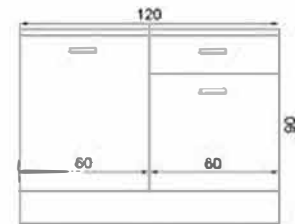

GÖVDE: BEYAZ MKYL
KAPAK: BEYAZ/KAFKAS MEŞE MKYL
TEZGAH: BEYAZ LAMİNANT
BODY: WHITE MELAMINE CHIPBOARD
COVER: WHITE/CAUCASISAN OAK MELAMINE CHIPBOARD
COUNTERTOP: WHITE LAMINATED