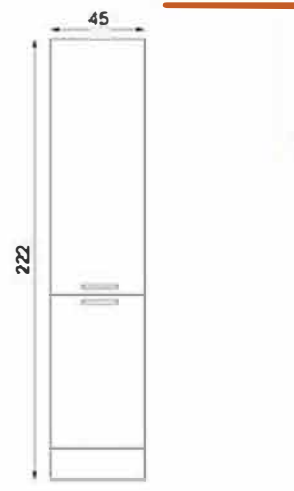

BOY DOLAPLARI/TALL CABINETS

KAŞMİR 60 CM FLY181063

GÖVDE:BEYAZ MKYL
KAPAK:KAŞMİR MAT HIGHGLOSS MDF
BODY:WHITE MELAMINE CHIPBOARD
COVER:CASHMERE MATTE HIGHGLOSS MDF

COUNTRY 60 CM FLY181065

GÖVDE:BEYAZ MKYL
KAPAK:DETROİT MKYL
BODY:WHITE MELAMINE CHIPBOARD
COVER:DETROİT MELAMINE CHIPBOARD

RÜYA 45 CM FLY181047

GÖVDE:BEYAZ MKYL
KAPAK:BORDO HIGHGLOSS MDF
BODY:WHITE MELAMINE CHIPBOARD
COVER:MAROON HIGHGLOSSMDF

DERİN 60 CM FLY181060

GÖVDE:BEYAZ MKYL
KAPAK:BEYAZ MEMBRAN MDF
BODY:WHITE MELAMINE CHIPBOARD
COVER:WHITE MEMBRANE MDF