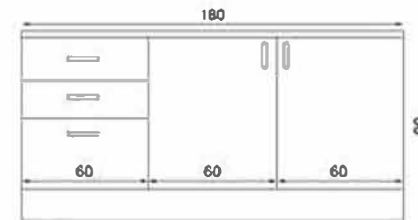

GÖVDE: BEYAZ MKYL
KAPAK: BEYAZ/GOLDEN BAMBU MKYL
TEZGAH: BEYAZ LAMİNANT
BODY: WHITE MELAMINE CHIPBOARD
COVER: WHITE/GOLDEN BAMBOO MELAMINE CHIPBOARD
COUNTERTOP: WHITE LAMINATED