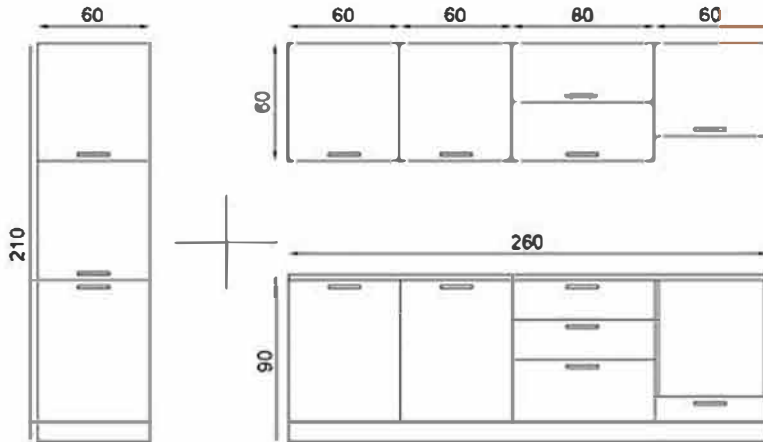

GÖVDE: BEYAZ MKYL
KAPAK: BEYAZ/ATLANTİK ÇAM MKYL
TEZGAH: BEYAZ LAMİNANT
BODY: WHITE MELAMINE CHIPBOARD
COVER: WHITE/ATLANTIC PINE MELAMINE CHIPBOARD
COUNTERTOP: WHITE LAMINATED