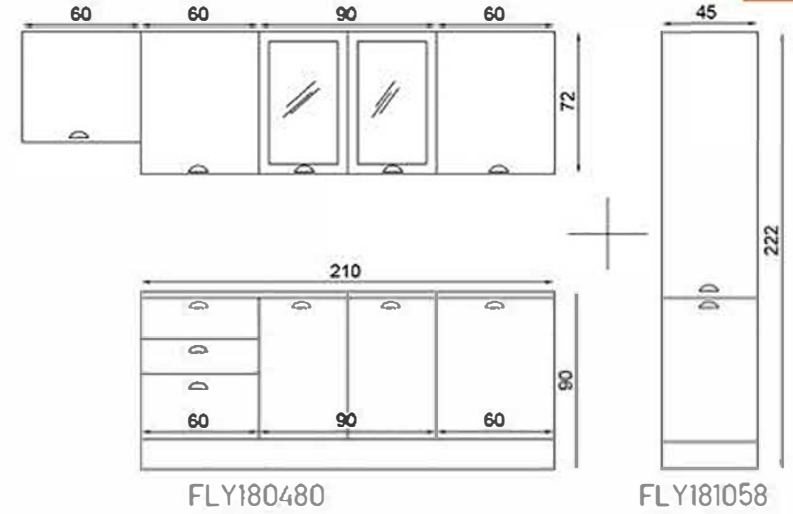

GÖVDE: BEYAZ MKYL
KAPAK: GRİ MEMBRAN MDF
TEZGAH: KAHVERENGİ LAMİNANT
BODY: WHITE MELAMINE CHIPBOARD
COVER: GREY MEMBRANE MDF
COUNTERTOP: BROWN LAMINATED