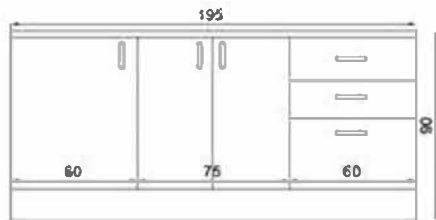

GÖVDE: BEYAZ MKYL
KAPAK: BEYAZ/KARAAĞAÇ HG MDF
TEZGAH: BEYAZ LAMİNANT
BODY: WHITE MELAMINE CHIPBOARD
COVER: WHITE/ELM HG MDF
COUNTERTOP: WHITE LAMINATED