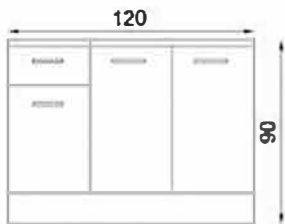

GÖVDE: BEYAZ MKYL
KAPAK: BEYAZ MKYL
TEZGAH: SİYAH LAMİNANT
BODY: WHITE MELAMINE CHIPBOARD
COVER: WHITE MELAMINE CHIPBOARD
COUNTERTOP: SİYAH LAMINATED