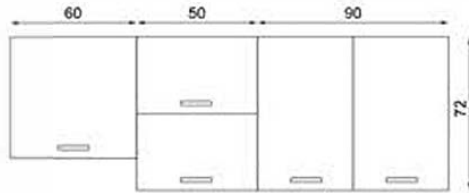

GÖVDE: BEYAZ MKYL
KAPAK: BEYAZ/ATLANTİK ÇAM MKYL
TEZGAH: BEYAZ LAMİNANT
BODY: WHITE MELAMINE CHIPBOARD
COVER: WHITE/ATLANTIC PINE MELAMINE CHIPBOARD
COUNTERTOP: WHITE LAMINATED