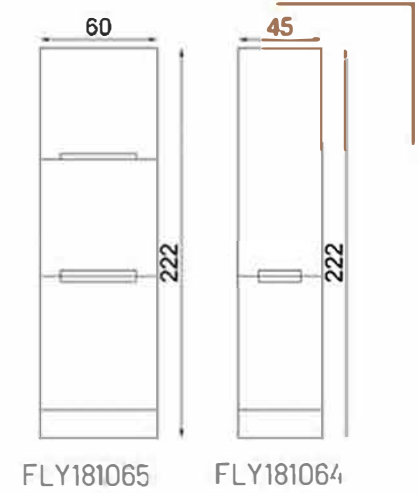

GÖVDE:BEYAZ MKYL
KAPAK:DETROİT MKYL
BODY:WHITE MELAMINE CHIPBOARD
COVER:DETROİT MELAMINE CHIPBOARD

RÜYA 45 CM FLY181047