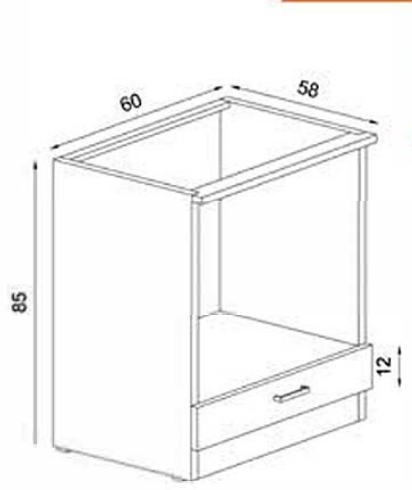

GÖVDE: BEYAZ MKYL
KAPAK: BEYAZ MKYL
BODY: WHITE MELAMINE CHIPBOARD
COVER: WHITE MELAMINE CHIPBOARD