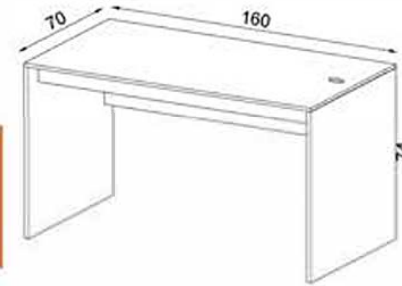

- 1-FLY178076
- 2-FLY178024
- 3-FLY178002
- 4-FLY178011
- 5-FLY178008
- 6-FLY178001

GÖVDE:BEYAZ MKYL
KAPAK:BEYAZ MKYL
BODY:WHITE MELAMINE CHIPBOARD
COVER:WHITE MELAMINE CHIPBOARD

FLY178002

FLY178011