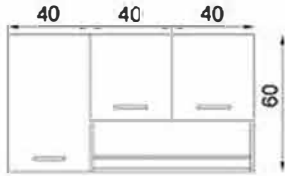

GÖVDE: BEYAZ MKYL
KAPAK: BEYAZ MKYL
TEZGAH: SİYAH LAMİNANT
BODY: WHITE MELAMINE CHIPBOARD
COVER: WHITE MELAMINE CHIPBOARD
COUNTERTOP: SİYAH LAMINATED