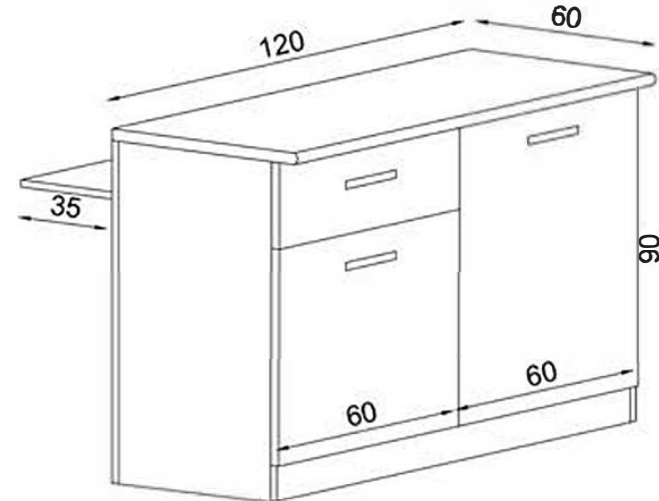

LİLYUM 120 CM FLY180459

GÖVDE: BEYAZ MKYL
KAPAK: BEYAZ MKYL
TEZGAH: SİYAH LAMİNANT
BODY: WHITE MELAMINE CHIPBOARD
COVER: WHITE MELAMINE CHIPBOARD
COUNTERTOP: BLACK LAMINATED

MİMOZA 120 CM FLY180460

GÖVDE: BEYAZ MKYL
KAPAK: BEYAZ MKYL
TEZGAH: SİYAH LAMİNANT
BODY: WHITE MELAMINE CHIPBOARD
COVER: WHITE MELAMINE CHIPBOARD
COUNTERTOP: BLACK LAMINATED