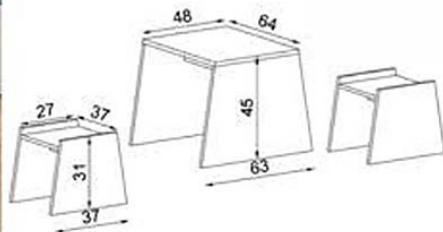

KAİTOS FLY170106

GÖVDE:BEYAZ MKYL
BODY:WHITE MELAMINE CHIPBOARD

SİRİUS FLY170107

GÖVDE:BEYAZ MKYL
BODY:WHITE MELAMINE CHIPBOARD

FLY170110

ELİZ

GÖVDE:BEYAZ MKYL
BODY:WHITE MELAMINE CHIPBOARD

FLY170108