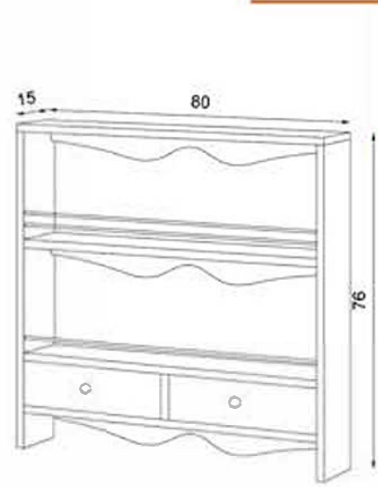

SANTOS FLY140048

GÖVDE:SAFİR MEŞE MKYL
AYAK:SİYAH METAL
BODY:SAPPHIRE OAK MELAMINE CHIPBOARD
LEG:BLACK METAL

WHITE FLY140027

GÖVDE:BEYAZ MKYL
KAPAK:BEYAZ MKYL
BODY:WHITE MELAMINE CHIPBOARD
COVER:WHITE MELAMINE CHIPBOARD