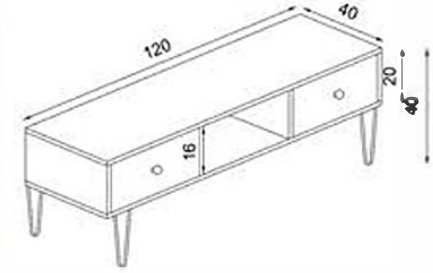

RAKI

GÖVDE:SAFİR MEŞE MKYL
KAPAK:BEYAZ MKYL
BODY:SAPPHIRE OAK MELAMINE CHIPBOARD
COVER:WHITE MELAMINE CHIPBOARD

FLY170022