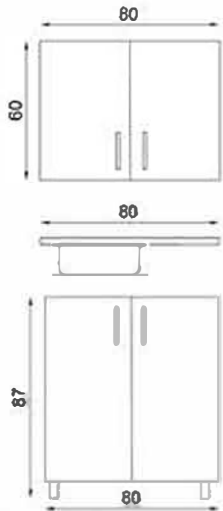

FLY210043-70 CM
FLY210044-60 CM
FLY210045-50 CM

SEHPA/COFFEE TABLE

FLY210046-70 CM
FLY210047-60 CM
FLY210048-50 CM

MUTFAK/KITCHEN

MUTFAK/KITCHEN

CAMOLE 80 CM FLY180467

GÖVDE:BEYAZ MKYL
KAPAK:BEYAZ MKYL
TEZGAH:ÇELİK EYVE
BODY:WHITE MELAMINE CHIPBOARD
COVER:WHITE MELAMINE CHIPBOARD
COUNTERTOP:STEEL SINK