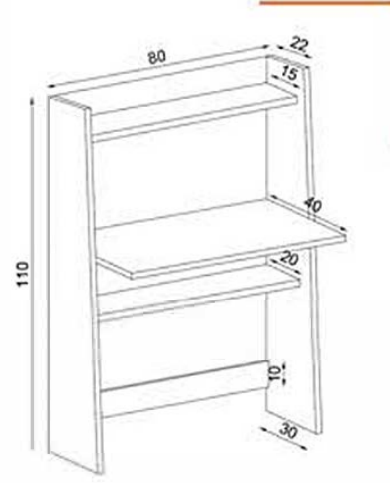

MONTESSORI

FLANZE
FLY170119

GÖVDE:BEYAZ MKYL
BODY:WHITE MELAMINE CHIPBOARD