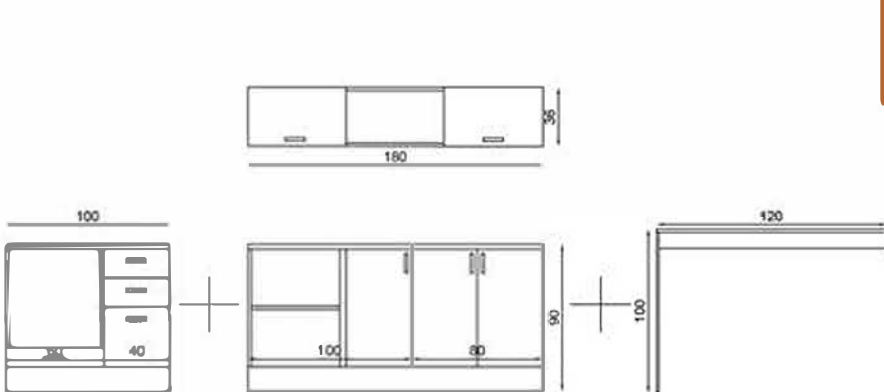

MUTFAK/KITCHEN

NİL 120+180+100 CM FLY180435

GÖVDE: BEYAZ MKYL
KAPAK: BEYAZ/ANTRASİT MKYL
TEZGAH: SİYAH LAMİNANT
BODY: WHITE MELAMINE CHIPBOARD
COVER: WHITE/ANTHRACİTE MELAMINE CHIPBOARD
COUNTERTOP: BLACK LAMİNATED

SHERRY 300+180 CM FLY180484

GÖVDE: BEYAZ MKYL
KAPAK: BEYAZ MEMBRAN MDF
TEZGAH: AHŞAP DESEN Lİ LAMİNANT
BODY: WHITE MELAMINE CHIPBOARD
COVER: WHITE MEMBRANE MDF
COUNTERTOP: WOOD PATTERN LAMİNATED