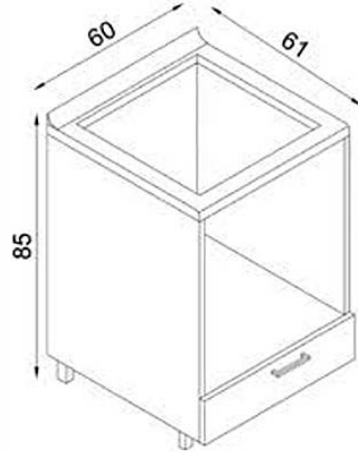

ANKASTRE

GÖVDE/KAPAK:GRİ MKYL
TEZGAH:GRİ LAMİNANT
BODY/COVER:GREY MELAMINE CHIPBOARD
COUNTERTOP:GREY LAMINATED