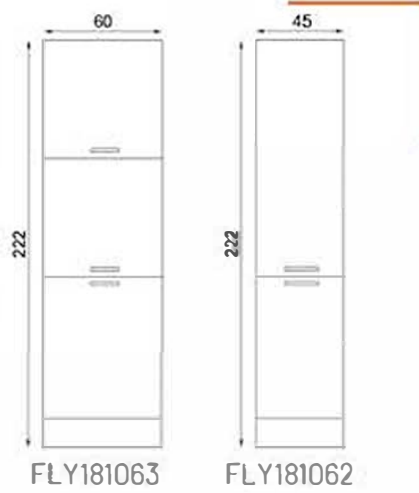

BOY DOLAPLARI/TALL CABINETS

KAŞMİR 60 CM FLY181063

GÖVDE:BEYAZ MKYL
KAPAK:KAŞMİR MAT HIGHGLOSS MDF
BODY:WHITE MELAMINE CHIPBOARD
COVER:CASHMERE MATTE HIGHGLOSS MDF

COUNTRY 60 CM FLY181065