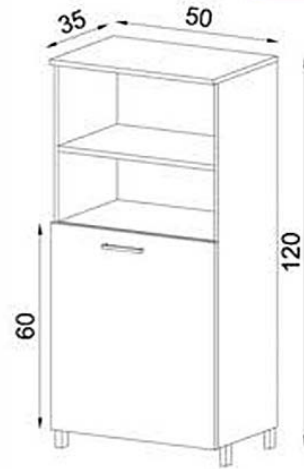

GÖVDE:BEYAZ MKYL
BODY:WHITE MELAMINE CHIPBOARD

ARTURO FLY123010