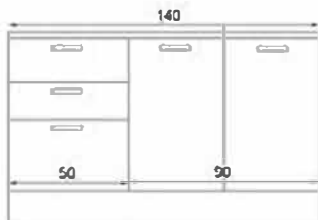

GÖVDE: BEYAZ MKYL
KAPAK: BEYAZ/ATLANTİK ÇAM MKYL
TEZGAH: BEYAZ LAMİNANT
BODY: WHITE MELAMINE CHIPBOARD
COVER: WHITE/ATLANTIC PINE MELAMINE CHIPBOARD
COUNTERTOP: WHITE LAMINATED