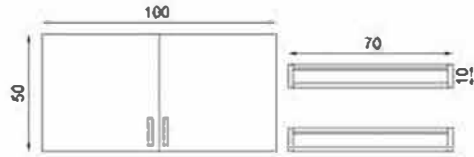

GÖVDE: BEYAZ MKYL
KAPAK: BEYAZ/SAFİR MEŞE MKYL
TEZGAH: BEYAZ LAMİNANT
BODY: WHITE MELAMINE CHIPBOARD
COVER: WHITE/SAPPHIRE OAK MELAMINE CHIPBOARD
COUNTERTOP: WHITE LAMINATED