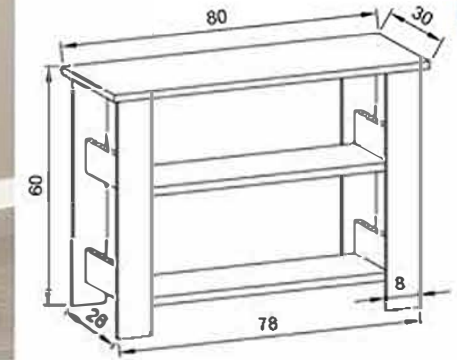

GÖVDE: BEYAZ/DETROİT MKYL
BODY: WHITE/DETROIT MELAMINE CHIPBOARD