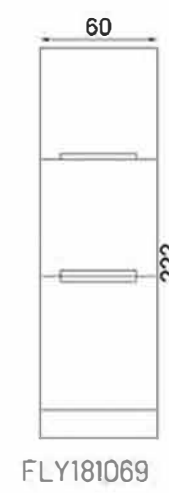

GÖVDE:BEYAZ MKYL
KAPAK:MAVİ MEMBRAN MDF
BODY:WHITE MELAMINE CHIPBOARD
COVER:BLUE MEMBRANE MDF

LOFT 45 CM FLY181068