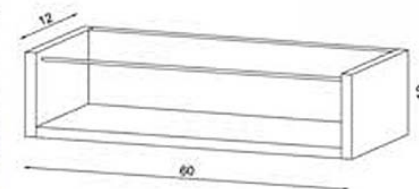

ÇİSİL

GÖVDE: ANTRASİT MKYL
BODY: ANTHRACITE MELAMINE CHIPBOARD

FLY173088