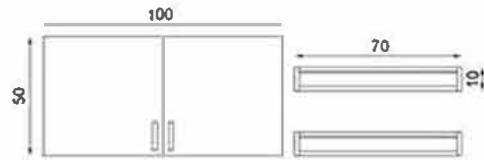

GÖVDE: BEYAZ MKYL
KAPAK: BEYAZ/KAFKAS MEŞE MKYL
TEZGAH: BEYAZ LAMİNANT
BODY: WHITE MELAMINE CHIPBOARD
COVER: WHITE/CAUCASIAN OAK MELAMINE CHIPBOARD
COUNTERTOP: WHITE LAMINATED