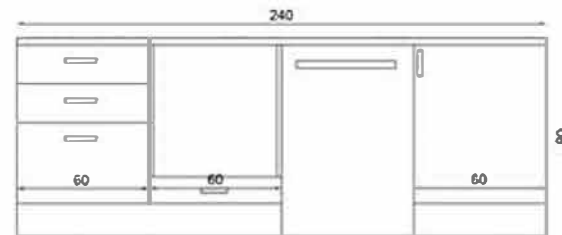

GÖVDE: BEYAZ MKYL
KAPAK: BEYAZ MKYL
TEZGAH: SİYAH LAMİNANT
BODY: WHITE MELAMINE CHIPBOARD
COVER: WHITE MELAMINE CHIPBOARD
COUNTERTOP: BLACK LAMINATED