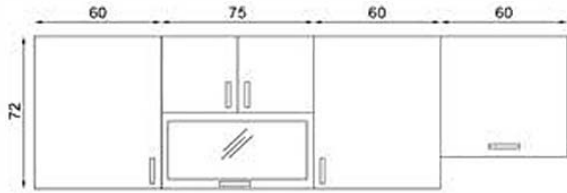

GÖVDE: BEYAZ MKYL
KAPAK: BEYAZ/KARAAĞAÇ HG MDF
TEZGAH: BEYAZ LAMİNANT
BODY: WHITE MELAMINE CHIPBOARD
COVER: WHITE/ELM HG MDF
COUNTERTOP: WHITE LAMINATED