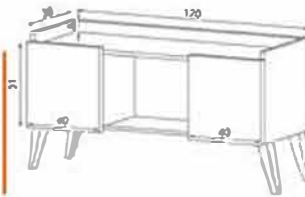

FLORUS FLY170122

GÖVDE:SAFİR MEŞE MKYL
KAPAK:BEYAZ MKYL
BODY:SAPPHIRE OAK MELAMINE CHIPBOARD
COVER:WHITE MELAMINE CHIPBOARD

ELENOR FLY170123

GÖVDE:SAFİR MEŞE MKYL
KAPAK:BEYAZ MKYL
BODY:SAPPHIRE OAK MELAMINE CHIPBOARD
COVER:WHITE MELAMINE CHIPBOARD

FLY170122

FLY131012

FLY176022