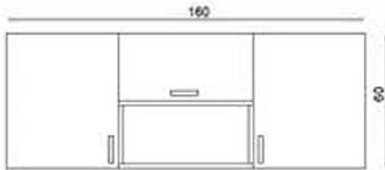

GÖVDE: BEYAZ MKYL
KAPAK: BEYAZ/SAFİR MEŞE MKYL
TEZGAH: BEYAZ LAMİNANT
BODY: WHITE MELAMINE CHIPBOARD
COVER: WHITE/SAPPHIRE OAK MELAMINE CHIPBOARD
COUNTERTOP: WHITE LAMINATED