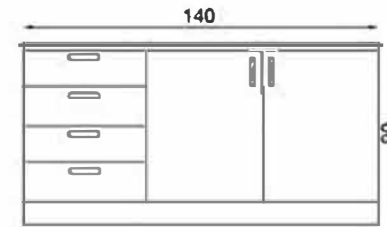

GÖVDE: BEYAZ MKYL
KAPAK: BEYAZ ERİK MKYL
TEZGAH: BEYAZ LAMİNANT
BODY: WHITE MELAMINE CHIPBOARD
COVER: WHITE PLUM MELAMINE CHIPBOARD
COUNTERTOP: WHITE LAMINATED

FLY180176