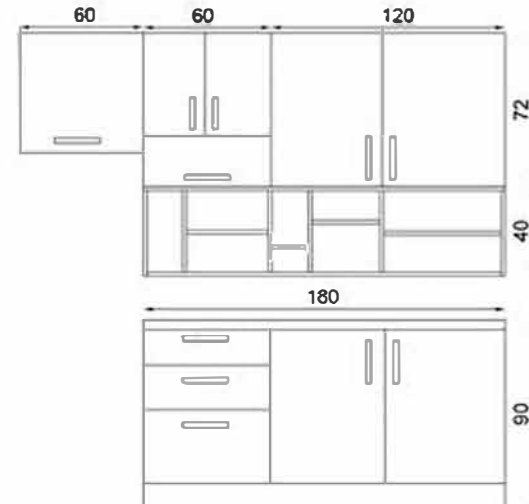

GÖVDE: BEYAZ MKYL
KAPAK: BEYAZ/SAFİR MEŞE MKYL
TEZGAH: BEYAZ LAMİNANT
BODY: WHITE MELAMINE CHIPBOARD
COVER: WHITE/SAPPHIRE OAK MELAMINE CHIPBOARD
COUNTERTOP: BEYAZ LAMINATED