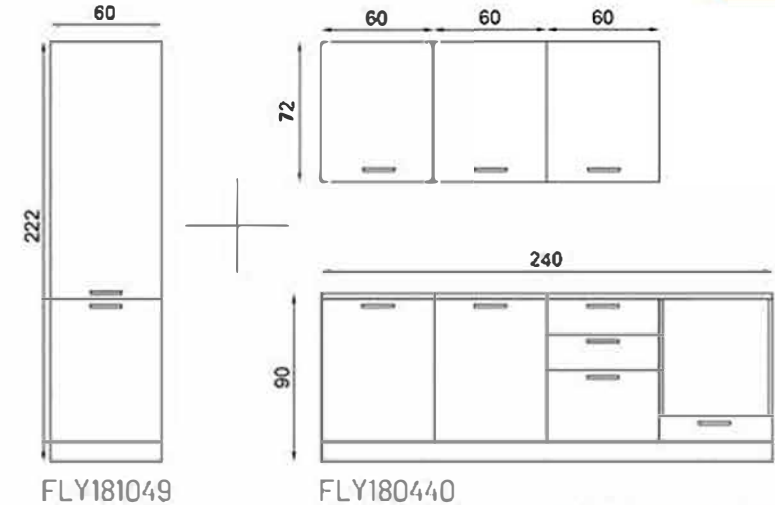

GÖVDE: BEYAZ MKYL
KAPAK: BEYAZ MEMBRAN MDF
TEZGAH: BEYAZ LAMİNANT
BODY: WHITE MELAMINE CHIPBOARD
COVER: WHITE MEMBRANE MDF
COUNTERTOP: WHITE LAMINATED