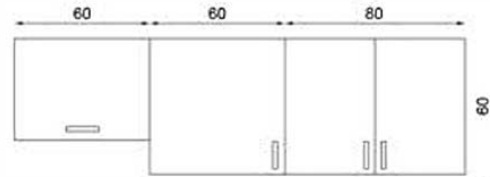

GÖVDE: BEYAZ MKYL
KAPAK: BEYAZ MKYL
TEZGAH: SİYAH LAMİNANT
BODY: WHITE MELAMINE CHIPBOARD
COVER: WHITE MELAMINE CHIPBOARD
COUNTERTOP: BLACK LAMINATED