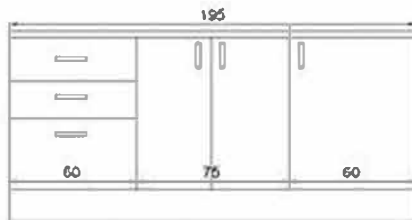

GÖVDE: BEYAZ MKYL
KAPAK: BEYAZ HIGHGLOSS MDF
TEZGAH: SİYAH LAMİNANT
BODY: WHITE MELAMINE CHIPBOARD
COVER: WHITE HIGHGLOSS MDF
COUNTERTOP: SİYAH LAMINATED