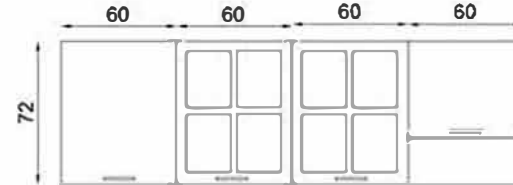

GÖVDE: BEYAZ MKYL
KAPAK: BEYAZ MEMBRAN MDF
TEZGAH: SİYAH LAMİNANT
BODY: WHITE MELAMINE CHIPBOARD
COVER: WHITE MEMBRANE MDF
COUNTERTOP: SİYAH LAMINATED