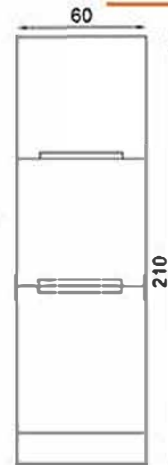

MUTFAK/KITCHEN

NERGİS 240+60 CM FLY180011+FLY180014

GÖVDE: BEYAZ MKYL
KAPAK: BEYAZ SOFT TOUCH/BETON GRİ HG MDF
TEZGAH: BEYAZ LAMİNANT
BODY: WHITE MELAMINE CHIPBOARD
COVER: WHITE SOFT TOUCH/STONE GREY HG MDF
COUNTERTOP: WHITE LAMINATED

FLY180014

KÖYCEĞİZ 160 CM FLY180244

GÖVDE: BEYAZ MKYL
KAPAK: ATLANTİK ÇAM MKYL
TEZGAH: SİYAH LAMİNANT
BODY: WHITE MELAMINE CHIPBOARD
COVER: ATLANTIC PINE MELAMINE CHIPBOARD
COUNTERTOP: BLACK LAMINATED