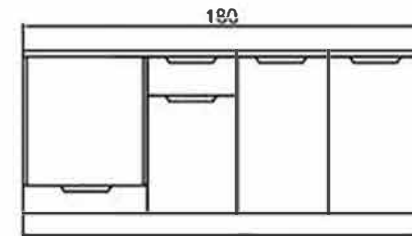

GÖVDE: BEYAZ MKYL
KAPAK: BEYAZ MKYL
TEZGAH: AHŞAP DESENLİ LAMİNANT
BODY: WHITE MELAMINE CHIPBOARD
COVER: WHITE MELAMINE CHIPBOARD
COUNTERTOP: WOOD PATTERN LAMINATED