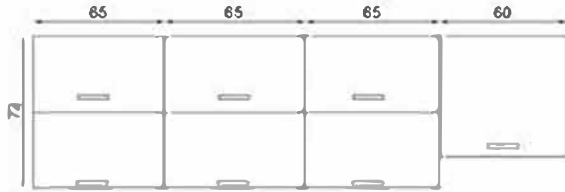

GÖVDE: BEYAZ MKYL
KAPAK: BEYAZ HIGHGLOSS MDF
TEZGAH: SİYAH LAMİNANT
BODY: WHITE MELAMINE CHIPBOARD
COVER: WHITE HIGHGLOSS MDF
COUNTERTOP: SİYAH LAMINATED