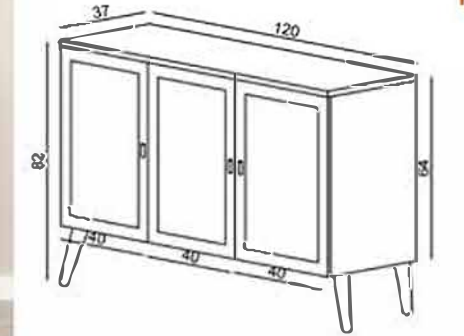

GÖVDE:BEYAZ MKYL
KAPAK:BEYAZ MEMBRAN MDF
BODY:WHITE MELAMINE CHIPBOARD
COVER:WHITE MEMBRANE MDF

NESHA
FLY131014