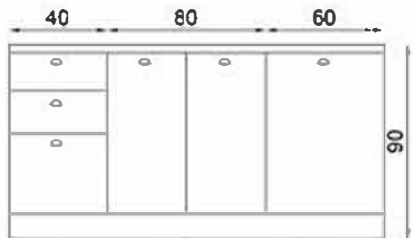

GÖVDE: BEYAZ MKYL
KAPAK: BEYAZ/LACİVERT MEMBRAN MDF
TEZGAH: MERMER DESENLİ LAMİNANT
BODY: WHITE MELAMINE CHIPBOARD
COVER: WHITE/DARK BLUE MEMBRANE MDF
COUNTERTOP: MARBLE-PATTERNED COVERED LAMINATED