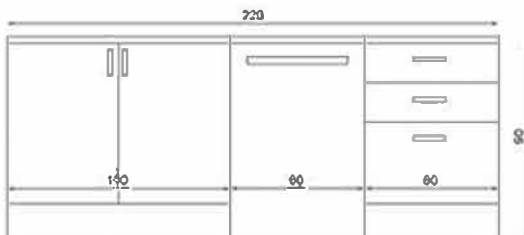

GÖVDE: BEYAZ MKYL
KAPAK: BEYAZ/SAFİR MEŞE MKYL
TEZGAH: BEYAZ LAMİNANT
BODY: WHITE MELAMINE CHIPBOARD
COVER: WHITE/SAPPHIRE OAK MELAMINE CHIPBOARD
COUNTERTOP: WHITE LAMINATED