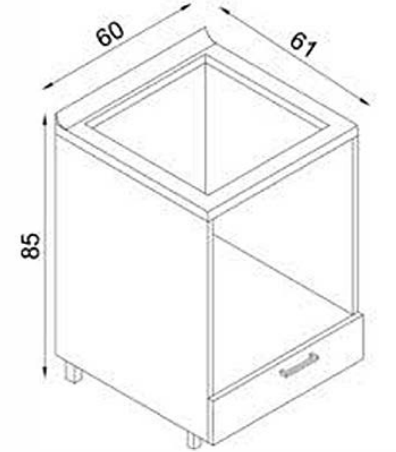

FLY183009

ANKASTRE

GÖVDE/KAPAK:GRİ MKYL
TEZGAH:GRİ LAMİNANT
BODY/COVER:GREY MELAMINE CHIPBOARD
COUNTERTOP:GREY LAMINATED

ANKASTRE FLY183010

ANKASTRE

GÖVDE/KAPAK:BEYAZ MKYL
TEZGAH:BEYAZ LAMİNANT
BODY/COVER:WHITE MELAMINE CHIPBOARD
COUNTERTOP:WHITE LAMINATED