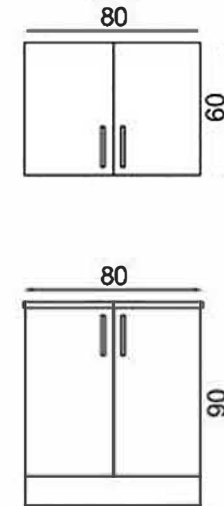

GÖVDE:BEYAZ MKYL
KAPAK:BEYAZ MKYL
TEZGAH:SİYAH LAMİNANT
BODY:WHITE MELAMINE CHIPBOARD
COVER:WHITE MELAMINE CHIPBOARD
COUNTERTOP:BLACK LAMINATED