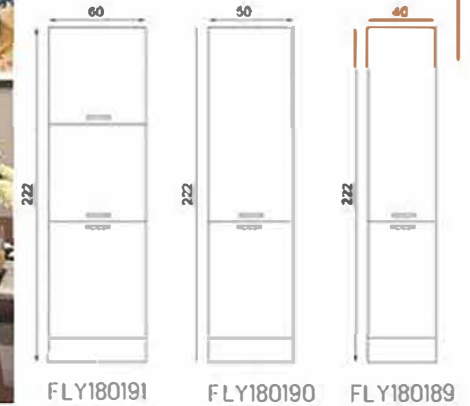

ATLAS 60 CM FLY180191

GÖVDE:BEYAZ MKYL
KAPAK:SACRAMENTO HIGHGLOSS MDF
BODY:WHITE MELAMINE CHIPBOARD
COVER:SACRAMENTO HIGHGLOSS MDF