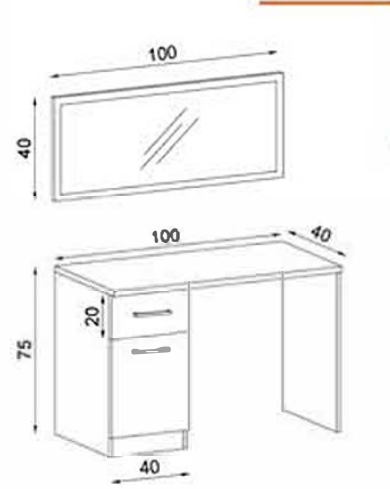

FLY174018

FLY174040

FLY174017

FLY174021

SALLY FLY174039

GÖVDE:SAFİR MEŞE MKYL
KAPAK:BEYAZ MKYL
BODY:SAPPHIRE OAK MELAMINE CHIPBOARD
COVER:WHITE MELAMINE CHIPBOARD

NAYELİ FLY174031

GÖVDE:BEYAZ MKYL
KAPAK:BEYAZ MKYL
BODY:WHITE MELAMINE CHIPBOARD
COVER:WHITE MELAMINE CHIPBOARD