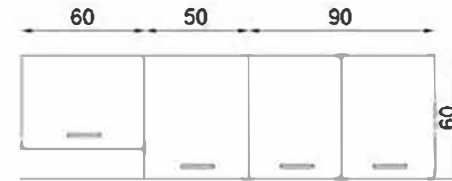

GÖVDE: BEYAZ MKYL
KAPAK: ANTİK BEYAZ MKYL
TEZGAH: BEYAZ LAMİNANT
BODY: WHITE MELAMINE CHIPBOARD
COVER: ANTIQUE WHITE MELAMINE CHIPBOARD
COUNTERTOP: BEYAZ LAMINATED