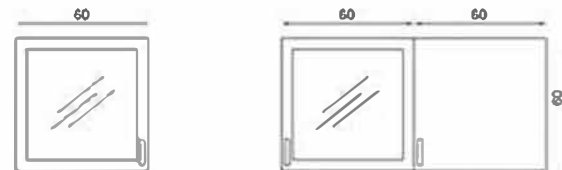

BADE 240 CM FLY180454

GÖVDE: BEYAZ MKYL
 KAPAK: BEYAZ MKYL
 TEZGAH: SİYAH LAMİNANT
 BODY: WHITE MELAMINE CHIPBOARD
 COVER: WHITE MELAMINE CHIPBOARD
 COUNTERTOP: BLACK LAMINATED

MUTFAK/KITCHEN

BESRA 270 CM
FLY180455