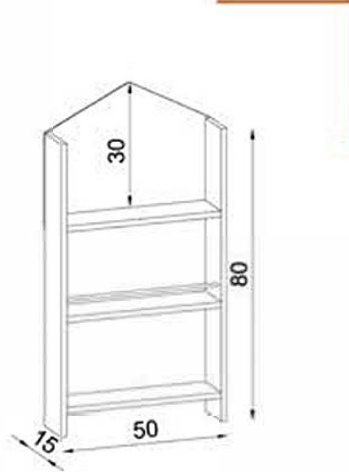

MONTESSORI

CAPELLA FLY170104

GÖVDE:BEYAZ MKYL
BODY:WHITE MELAMINE CHIPBOARD

PLIDAS FLY170105

GÖVDE:BEYAZ MKYL
BODY:WHITE MELAMINE CHIPBOARD

KAİTOS FLY170106

GÖVDE:BEYAZ MKYL
BODY:WHITE MELAMINE CHIPBOARD

SİRİUS FLY170107

GÖVDE:BEYAZ MKYL
BODY:WHITE MELAMINE CHIPBOARD