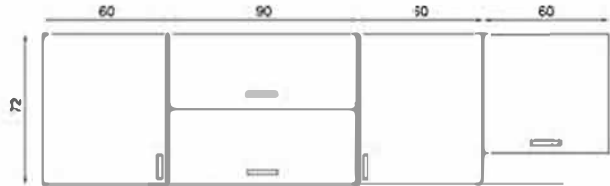

GÖVDE: BEYAZ MKYL
KAPAK: BEYAZ MKYL
TEZGAH: SİYAH LAMİNANT
BODY: WHITE MELAMINE CHIPBOARD
COVER: WHITE MELAMINE CHIPBOARD
COUNTERTOP: BLACK LAMINATED