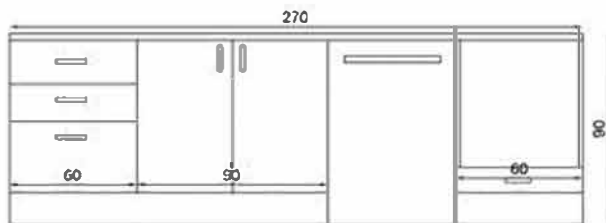

GÖVDE: BEYAZ MKYL
KAPAK: BEYAZ MKYL
TEZGAH: SİYAH LAMİNANT
BODY: WHITE MELAMINE CHIPBOARD
COVER: WHITE MELAMINE CHIPBOARD
COUNTERTOP: BLACK LAMİNANT