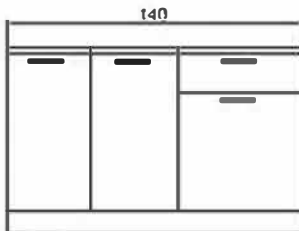

GÖVDE: BEYAZ MKYL
KAPAK: BEYAZ/SAFİR MEŞE MKYL
TEZGAH: BEYAZ LAMİNANT
BODY: WHITE MELAMINE CHIPBOARD
COVER: WHITE/SAPPHIRE OAK MELAMINE CHIPBOARD
COUNTERTOP: WHITE LAMINATED