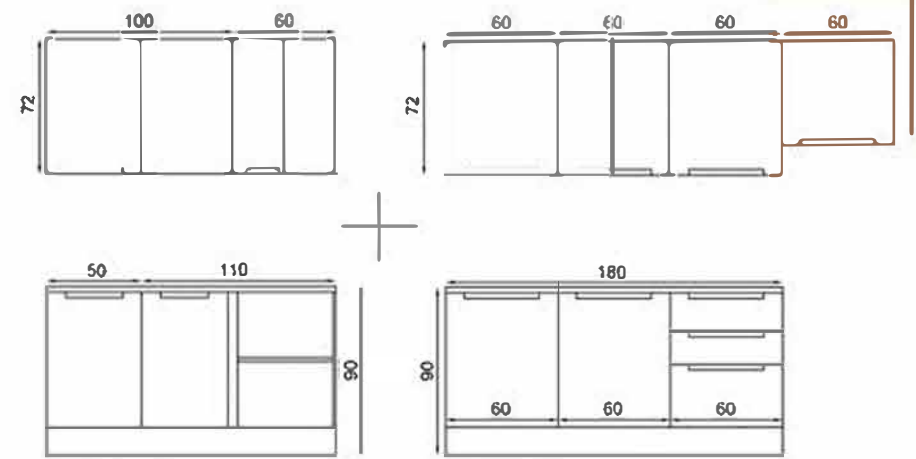

GÖVDE: BEYAZ MKYL
KAPAK: BEYAZ/GORDION MKYL
TEZGAH: BEYAZ LAMİNANT
BODY: WHITE MELAMINE CHIPBOARD
COVER: WHITE/GORDION MELAMINE CHIPBOARD
COUNTERTOP: WHITE LAMINATED