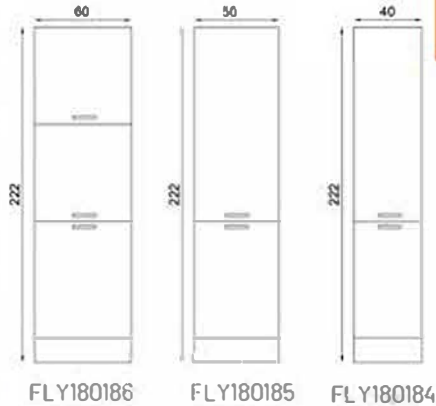

ÇINAR 40 CM FLY180184

GÖVDE:BEYAZ MKYL
KAPAK:BEYAZ HIGHGLOSS MDF
BODY:WHITE MELAMINE CHIPBOARD
COVER:WHITE HIGHGLOSS MDF