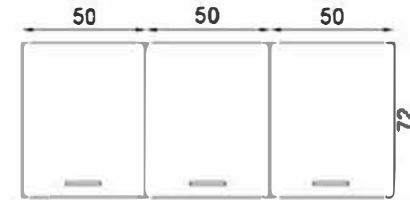

GÖVDE: BEYAZ MKYL
KAPAK: BEYAZ/BORDO HIGHGLOSS MDF
TEZGAH: BEYAZ LAMİNANT
BODY: WHITE MELAMINE CHIPBOARD
COVER: WHITE/MAROON HIGHGLOSS MDF
COUNTERTOP: WHITE LAMINATED