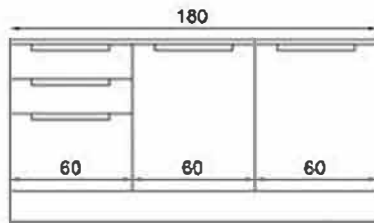

GÖVDE: BEYAZ MKYL
KAPAK: BEYAZ SOFT TOUCH/BETON GRİ HG MDF
TEZGAH: BEYAZ LAMİNANT
BODY: WHITE MELAMINE CHIPBOARD
COVER: WHITE SOFT TOUCH/STONE GREY HG MDF
COUNTERTOP: WHITE LAMINATED

FLY180011