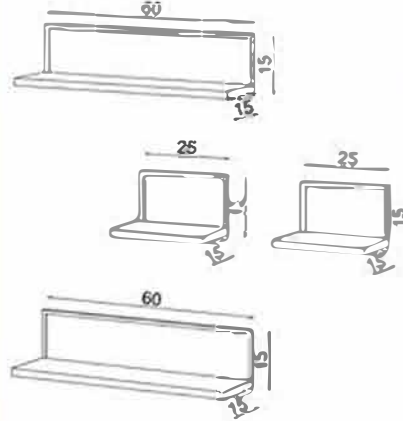

VESTA FLY173061

TABLA:SAFİR MEŞE MKYL
RAF:SİYAH METAL
PANEL:SAPPHIRE OAK MELAMINE CHIPBOARD
SHELF:BLACK METAL

TRIESTE FLY173005

GÖVDE:BEYAZ MKYL
BODY:WHITE MELAMINE CHIPBOARD

MANTOVA FLY173006

GÖVDE:BEYAZ MKYL
BODY:WHITE MELAMINE CHIPBOARD