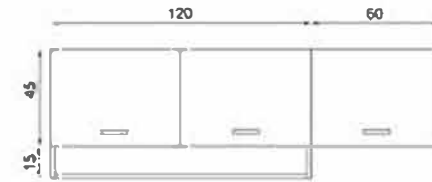

GÖVDE: BEYAZ MKYL
KAPAK: BEYAZ/KAFKAS MEŞE MKYL
TEZGAH: BEYAZ LAMİNANT
BODY: WHITE MELAMINE CHIPBOARD
COVER: WHITE/CAUCASISAN OAK MELAMINE CHIPBOARD
COUNTERTOP: WHITE LAMINATED