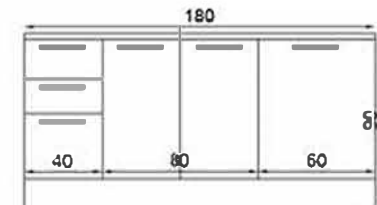

GÖVDE: BEYAZ MKYL
KAPAK: ANTRASİT MEMBRAN MDF
TEZGAH: BEYAZ LAMİNANT
BODY: WHITE MELAMINE CHIPBOARD
COVER: ANTHRACITE MEMBRANE MDF
COUNTERTOP: WHITE LAMINATED

FLY180477