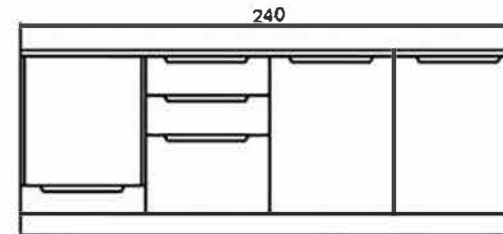

GÖVDE: BEYAZ MKYL
KAPAK: DETROİT MKYL
TEZGAH: SİYAH LAMİNANT
BODY: WHITE MELAMINE CHIPBOARD
COVER: DETROİT MELAMINE CHIPBOARD
COUNTERTOP: BLACK LAMINATED