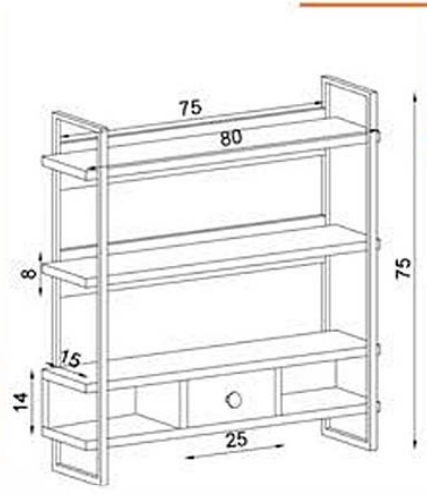

SALINA

FLY134023

GÖVDE:BEYAZ MKYL
KAPAK:BEYAZ MEMBRAN MDF
BODY:WHITE MELAMINE CHIPBOARD
COVER:WHITE MEMBRANE MDF

SEVERO FLY140047

GÖVDE:BEYAZ MKYL
AYAK:SİYAH METAL
BODY:WHITE MELAMINE CHIPBOARD
LEG:BLACK METAL