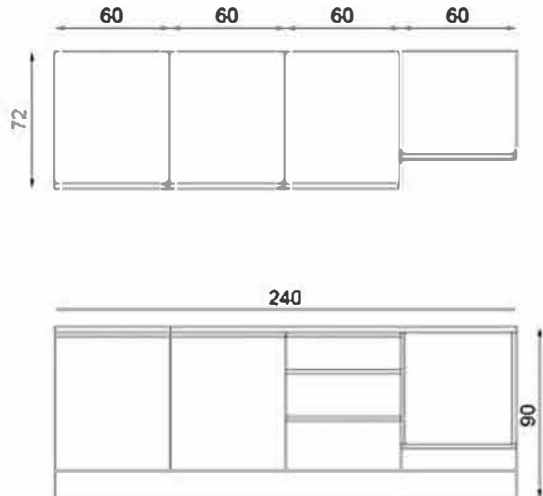

GÖVDE: BEYAZ MKYL
KAPAK: BEYAZ/GORDION MKYL
TEZGAH: BEYAZ LAMİNANT
BODY: WHITE MELAMINE CHIPBOARD
COVER: WHITE/GORDION MELAMINE CHIPBOARD
COUNTERTOP: WHITE LAMINATED