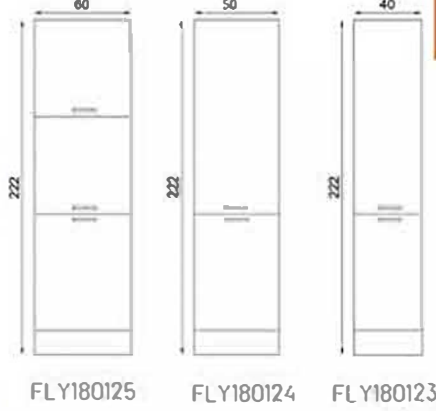

GÖVDE: BEYAZ MKYL
 KAPAK: BEYAZ MKYL
 TEZGAH: AŞAP DESENLI LAMİNANT
 BODY: WHITE MELAMINE CHIPBOARD
 COVER: WHITE MELAMINE CHIPBOARD
 COUNTERTOP: WOOD PATTERN LAMINATED

FLY180497

FLY181004

FLY181012

İZMİR 60 CM FLY180125