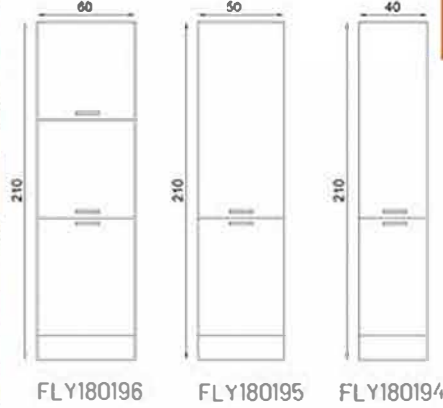

BOY DOLAPLARI/TALL CABINETS

GOLDEN BAMBU 40 CM FLY180194

GÖVDE:BEYAZ MKYL
KAPAK:GOLDEN BAMBU MKYL
BODY:WHITE MELAMINE CHIPBOARD
COVER:GOLDEN BAMBOO MELAMINE CHIPBOARD

TRILYE 40 CM FLY180199