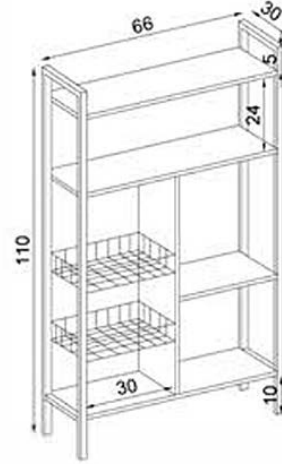

GÖVDE:BEYAZ MKYL
AYAK:SİYAH METAL
BODY:WHITE MELAMINE CHIPBOARD
LEG:BLACK METAL

ELİSON
FLY136000