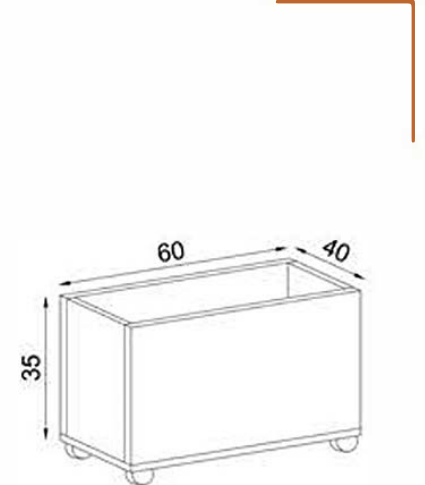

KAİTOS FLY170106

GÖVDE:BEYAZ MKYL
BODY:WHITE MELAMINE CHIPBOARD

SİRİUS FLY170107

GÖVDE:BEYAZ MKYL
BODY:WHITE MELAMINE CHIPBOARD

FLY170110

ELİZ

GÖVDE:BEYAZ MKYL
BODY:WHITE MELAMINE CHIPBOARD

FLY170108