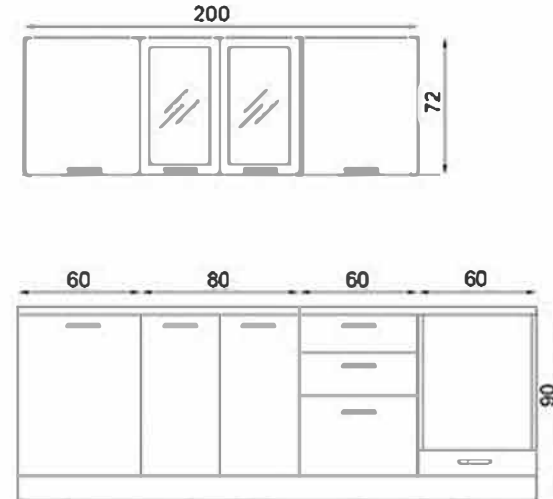

GÖVDE: BEYAZ MKYL
KAPAK: BEYAZ MEMBRAN MDF
TEZGAH: SİYAH LAMİNANT
BODY: WHITE MELAMINE CHIPBOARD
COVER: WHITE MEMBRANE MDF
COUNTERTOP: BLACK LAMINATED