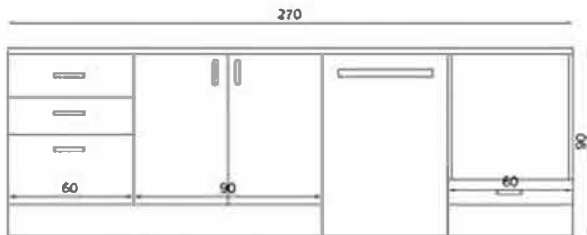

GÖVDE: BEYAZ MKYL
KAPAK: BEYAZ MKYL
TEZGAH: SİYAH LAMİNANT
BODY: WHITE MELAMINE CHIPBOARD
COVER: WHITE MELAMINE CHIPBOARD
COUNTERTOP: BLACK LAMINATED