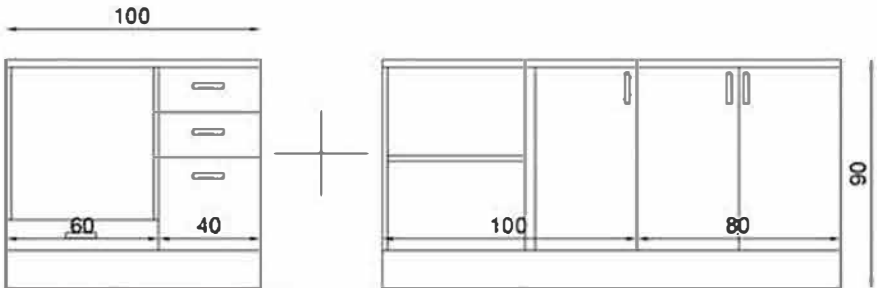

GÖVDE:BEYAZ MKYL
KAPAK:BEYAZ/SAFİR MEŞE MKYL
TEZGAH:SİYAH LAMİNANT
BODY:WHITE MELAMINE CHIPBOARD
COVER:WHITE/SAPPHIRE OAK MELAMINE CHIPBOARD
COUNTERTOP:BLACK LAMİNATED