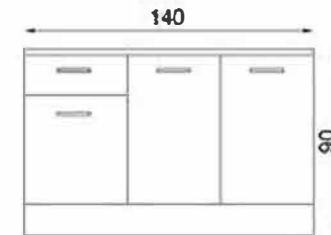

GÖVDE: BEYAZ MKYL
KAPAK: ANTİK BEYAZ MKYL
TEZGAH: BEYAZ LAMİNANT
BODY: WHITE MELAMINE CHIPBOARD
COVER: ANTIQUE WHITE MELAMINE CHIPBOARD
COUNTERTOP: BEYAZ LAMINATED