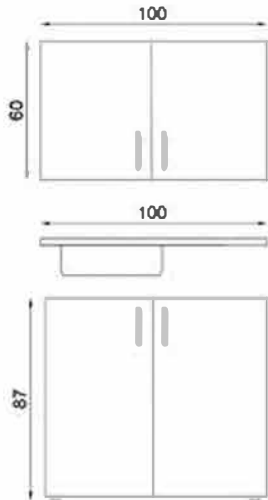

GÖVDE: BEYAZ MKYL
KAPAK: BEYAZ MKYL
TEZGAH: ÇELİK EVYE
BODY: WHITE MELAMINE CHIPBOARD
COVER: WHITE MELAMINE CHIPBOARD
COUNTERTOP: STEEL SINK