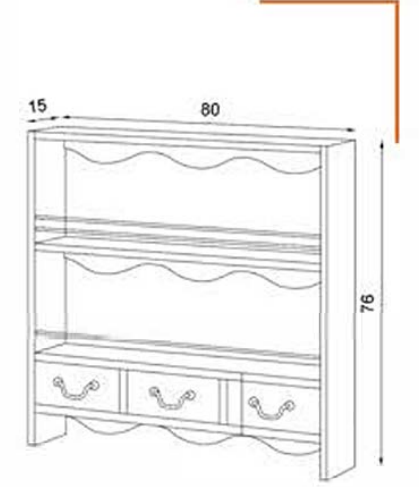

GÖVDE:SAFİR MEŞE MKYL
KAPAK:SAFİR MEŞE MKYL
BODY:SAPPHIRE OAK MELAMINE CHIPBOARD
COVER:SAPPHIRE OAK MELAMINE CHIPBOARD