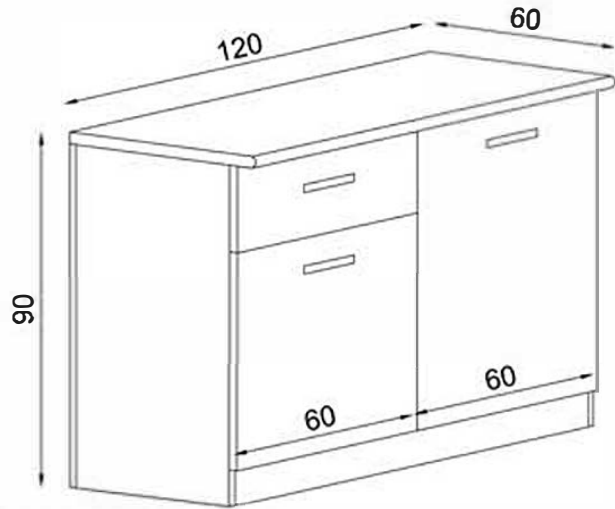

GÖVDE: BEYAZ MKYL
KAPAK: BEYAZ MKYL
TEZGAH: SİYAH LAMİNANT
BODY: WHITE MELAMINE CHIPBOARD
COVER: WHITE MELAMINE CHIPBOARD
COUNTERTOP: BLACK LAMINATED