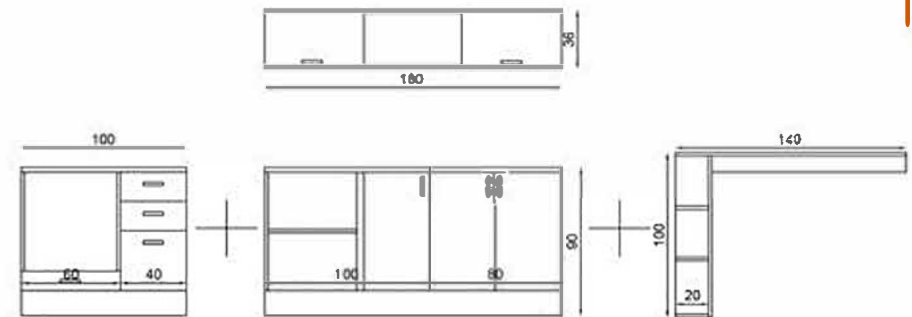

ELVAN 350 CM FLY180457

GÖVDE: BEYAZ MKYL
KAPAK: BEYAZ MKYL
TEZGAH: SİYAH LAMİNANT
BODY: WHITE MELAMINE CHIPBOARD
COVER: WHITE MELAMINE CHIPBOARD
COUNTERTOP: BLACK LAMİNANT

GÖKÇE 140+180+100 CM FLY180433

GÖVDE: BEYAZ/SAFİR MEŞE MKYL
KAPAK: BEYAZ/SAFİR MEŞE MKYL
TEZGAH: SİYAH LAMİNANT
BODY: WHITE/SAPPHIRE OAK MELAMINE CHIPBOARD
COVER: WHITE/SAPPHIRE OAK MELAMINE CHIPBOARD
COUNTERTOP: BLACK LAMİNANT