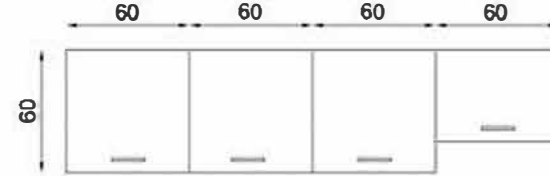

ŞİLE 240 CM FLY180259

GÖVDE: BEYAZ MKYL
KAPAK: BEYAZ/YERLİ CEVİZ MKYL
TEZGAH: BEYAZ LAMİNANT
BODY: WHITE MELAMINE CHIPBOARD
COVER: WHITE/NATIVE WALNUT MELAMINE CHIPBOARD
COUNTERTOP: WHITE LAMINATED