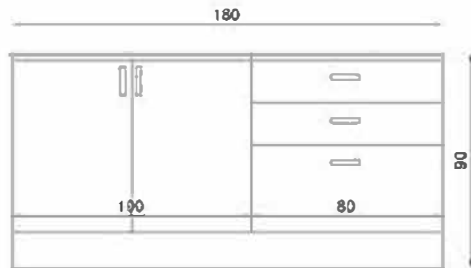

GÖVDE: BEYAZ MKYL
KAPAK: BEYAZ/KAFKAS MEŞE MKYL
TEZGAH: BEYAZ LAMİNANT
BODY: WHITE MELAMINE CHIPBOARD
COVER: WHITE/CAUCASIAN OAK MELAMINE CHIPBOARD
COUNTERTOP: WHITE LAMINATED