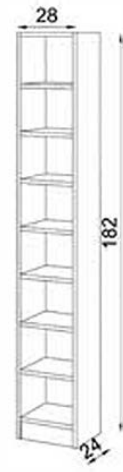

- 1-FLY178076
- 2-FLY178024
- 3-FLY178002
- 4-FLY178011
- 5-FLY178008
- 6-FLY178001

GÖVDE:BEYAZ MKYL
KAPAK:BEYAZ MKYL
BODY:WHITE MELAMINE CHIPBOARD
COVER:WHITE MELAMINE CHIPBOARD

FLY178076

FLY178024

FLY178001