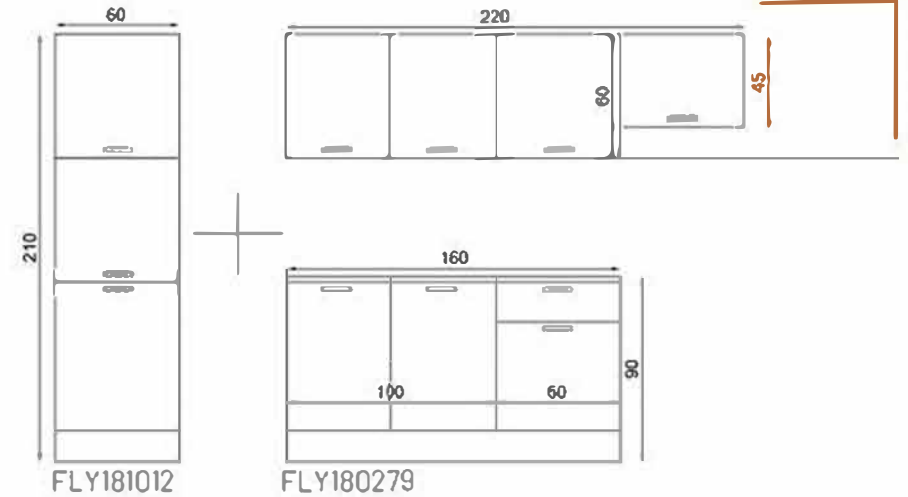

GÖVDE: BEYAZ MKYL
KAPAK: BEYAZ MKYL
TEZGAH: SİYAH LAMİNANT
BODY: WHITE MELAMINE CHIPBOARD
COVER: WHITE MELAMINE CHIPBOARD
COUNTERTOP: BLACK LAMINATED