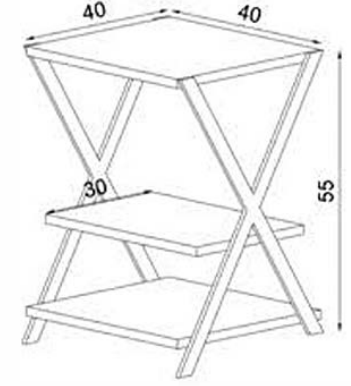

GÖVDE: SİYAH LAMİNANT
AYAK: SİYAH METAL
BODY: BLACK LAMINATED
LEG: BLACK METAL

CROSS
FLY170127