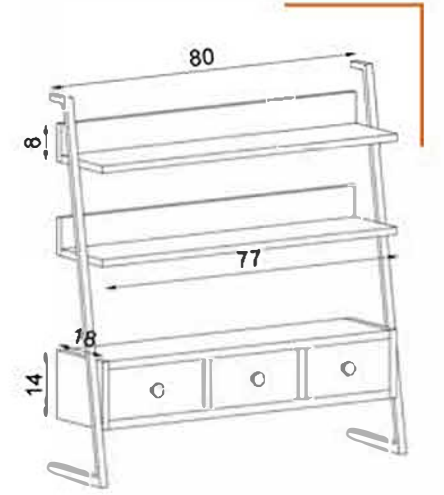

GÖVDE:SAFİR MEŞE MKYL
AYAK:SİYAH METAL
BODY:SAPPHIRE OAK MELAMINE CHIPBOARD
LEG:BLACK METAL