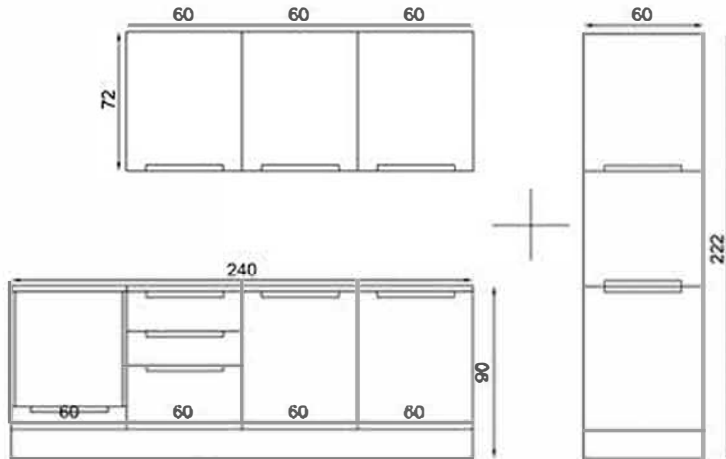

FLY182011

FLY180482

GRİMERMER 240+60 CM FLY180474+FLY181053

GÖVDE: BEYAZ MKYL
 KAPAK: BEYAZ/GORDION MKYL
 TEZGAH: BEYAZ LAMİNANT
 BODY: WHITE MELAMINE CHIPBOARD
 COVER: WHITE/GORDION MELAMINE CHIPBOARD
 COUNTERTOP: WHITE LAMINATED