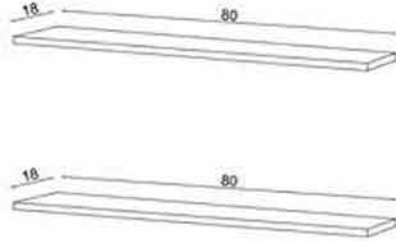

VESTA FLY173061

TABLA:SAFİR MEŞE MKYL
RAF:SİYAH METAL
PANEL:SAPPHIRE OAK MELAMINE CHIPBOARD
SHELF:BLACK METAL

TRIESTE FLY173005

GÖVDE:BEYAZ MKYL
BODY:WHITE MELAMINE CHIPBOARD

MANTOVA FLY173006

GÖVDE:BEYAZ MKYL
BODY:WHITE MELAMINE CHIPBOARD