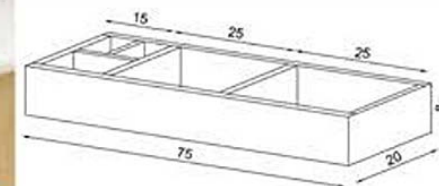

AYSU

GÖVDE: BEYAZ MKYL
BODY: WHITE MELAMINE CHIPBOARD

FLY173092