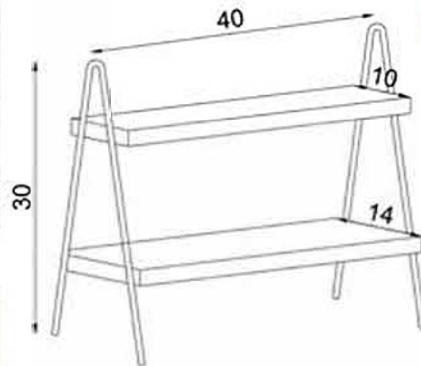

GÖVDE:KREM LAMİNANT
BODY:CREAM LAMINATED

LUSERO
FLY178097