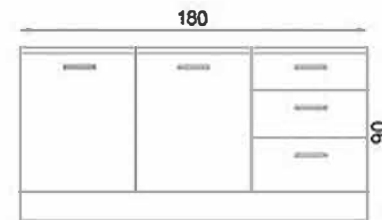

GÖVDE: BEYAZ MKYL
KAPAK: BEYAZ MEMBRAN MDF
TEZGAH: SİYAH LAMİNANT
BODY: WHITE MELAMINE CHIPBOARD
COVER: WHITE MEMBRANE MDF
COUNTERTOP: SİYAH LAMINATED