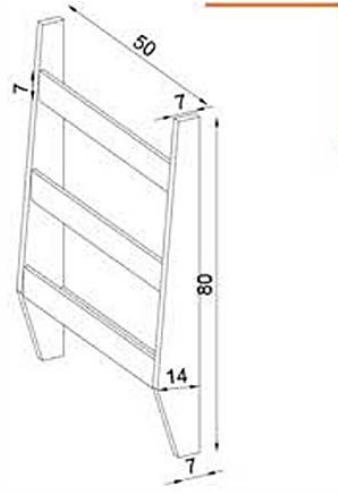

BANYO DOLABI/VANITY CABINET

TERESA FLY123008

GÖVDE: BEYAZ MKYL
BODY: WHITE MELAMINE CHIPBOARD

ALISA FLY123007

GÖVDE: BEYAZ MKYL
BODY: WHITE MELAMINE CHIPBOARD

LANGE FLY123005

GÖVDE: BEYAZ MKYL
KAPAK: BEYAZ MKYL
BODY: WHITE MELAMINE CHIPBOARD
COVER: WHITE MELAMINE CHIPBOARD