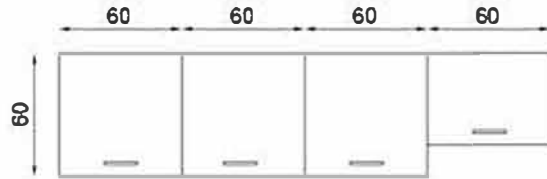

GÖVDE: BEYAZ MKYL
KAPAK: BEYAZ/MÜRDÜM MEMBRAN MDF
TEZGAH: BEYAZ LAMİNANT
BODY: WHITE MELAMINE CHIPBOARD
COVER: WHITE/PURPLE MEMBRANE MDF
COUNTERTOP: WHITE LAMINATED