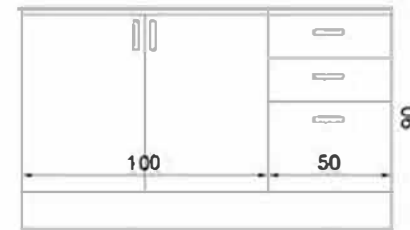

GÖVDE:BEYAZ MKYL
KAPAK:BEYAZ/KAFKAS MEŞE MKYL
TEZGAH:BEYAZ LAMİNANT
BODY:WHITE MELAMINE CHIPBOARD
COVER:WHITE/CAUCASIAN OAK MELAMINE CHIPBOARD
COUNTERTOP:WHITE LAMİNATED