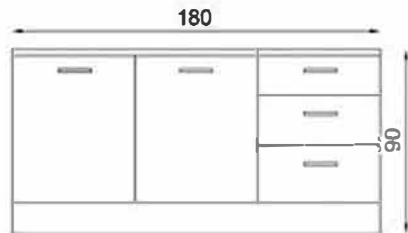

GÖVDE: BEYAZ MKYL
KAPAK: BEYAZ/MÜRDÜM MEMBRAN MDF
TEZGAH: BEYAZ LAMİNANT
BODY: WHITE MELAMINE CHIPBOARD
COVER: WHITE/PURPLE MEMBRANE MDF
COUNTERTOP: WHITE LAMINATED