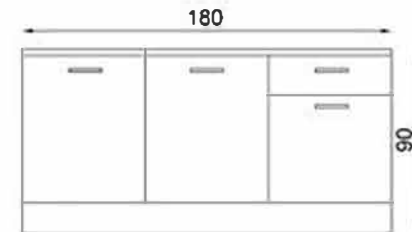

ŞİLE 240 CM FLY180259

GÖVDE: BEYAZ MKYL
KAPAK: BEYAZ/YERLİ CEVİZ MKYL
TEZGAH: BEYAZ LAMİNANT
BODY: WHITE MELAMINE CHIPBOARD
COVER: WHITE/NATIVE WALNUT MELAMINE CHIPBOARD
COUNTERTOP: WHITE LAMINATED