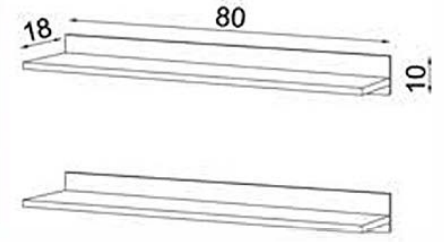

VESTA FLY173061

TABLA:SAFİR MEŞE MKYL
RAF:SİYAH METAL
PANEL:SAPPHIRE OAK MELAMINE CHIPBOARD
SHELF:BLACK METAL

TRIESTE FLY173005

GÖVDE:BEYAZ MKYL
BODY:WHITE MELAMINE CHIPBOARD

MANTOVA FLY173006

GÖVDE:BEYAZ MKYL
BODY:WHITE MELAMINE CHIPBOARD