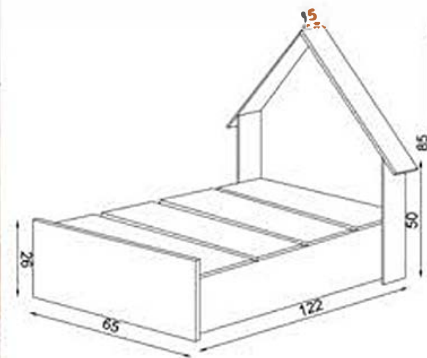

FLY170108

PROCON

GÖVDE:BEYAZ MKYL
BODY:WHITE MELAMINE CHIPBOARD