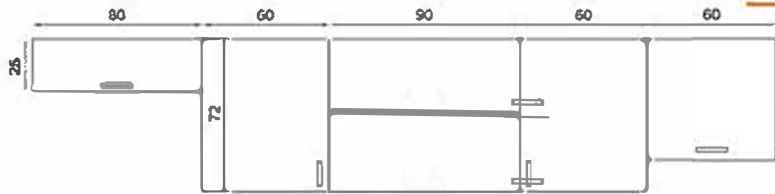

GÖVDE: BEYAZ MKYL
KAPAK: BEYAZ MKYL
TEZGAH: SİYAH LAMİNANT
BODY: WHITE MELAMINE CHIPBOARD
COVER: WHITE MELAMINE CHIPBOARD
COUNTERTOP: BLACK LAMİNANT