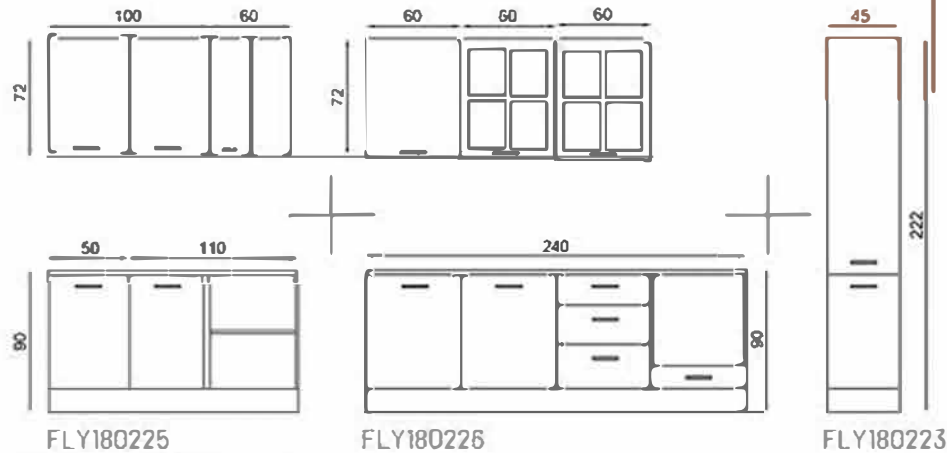

MUTFAK/KITCHEN

BODRUM 240+160+60 CM FLY180226+FLY180225+FLY180223

GÖVDE:BEYAZ MKYL
KAPAK:BEYAZ ME MBRAN MDF
TEZGAH:SİYAH LAMİNANT
BODY:WHITE MELAMINE CHIPBOARD
COVER:WHITE ME MBRANE MDF
COUNTERTOP:BLACK LAMİNATED

ATLAS 255 CM FLY180188

GÖVDE:BEYAZ MKYL
KAPAK:KREM/SACRAMENTO HIGHGLOSS MDF
TEZGAH:BEYAZ LAMİNANT
BODY:WHITE MELAMINE CHIPBOARD
COVER:CREAM/SACRAMENTO HIGHGLOSS MDF
COUNTERTOP:WHITE LAMİNATED