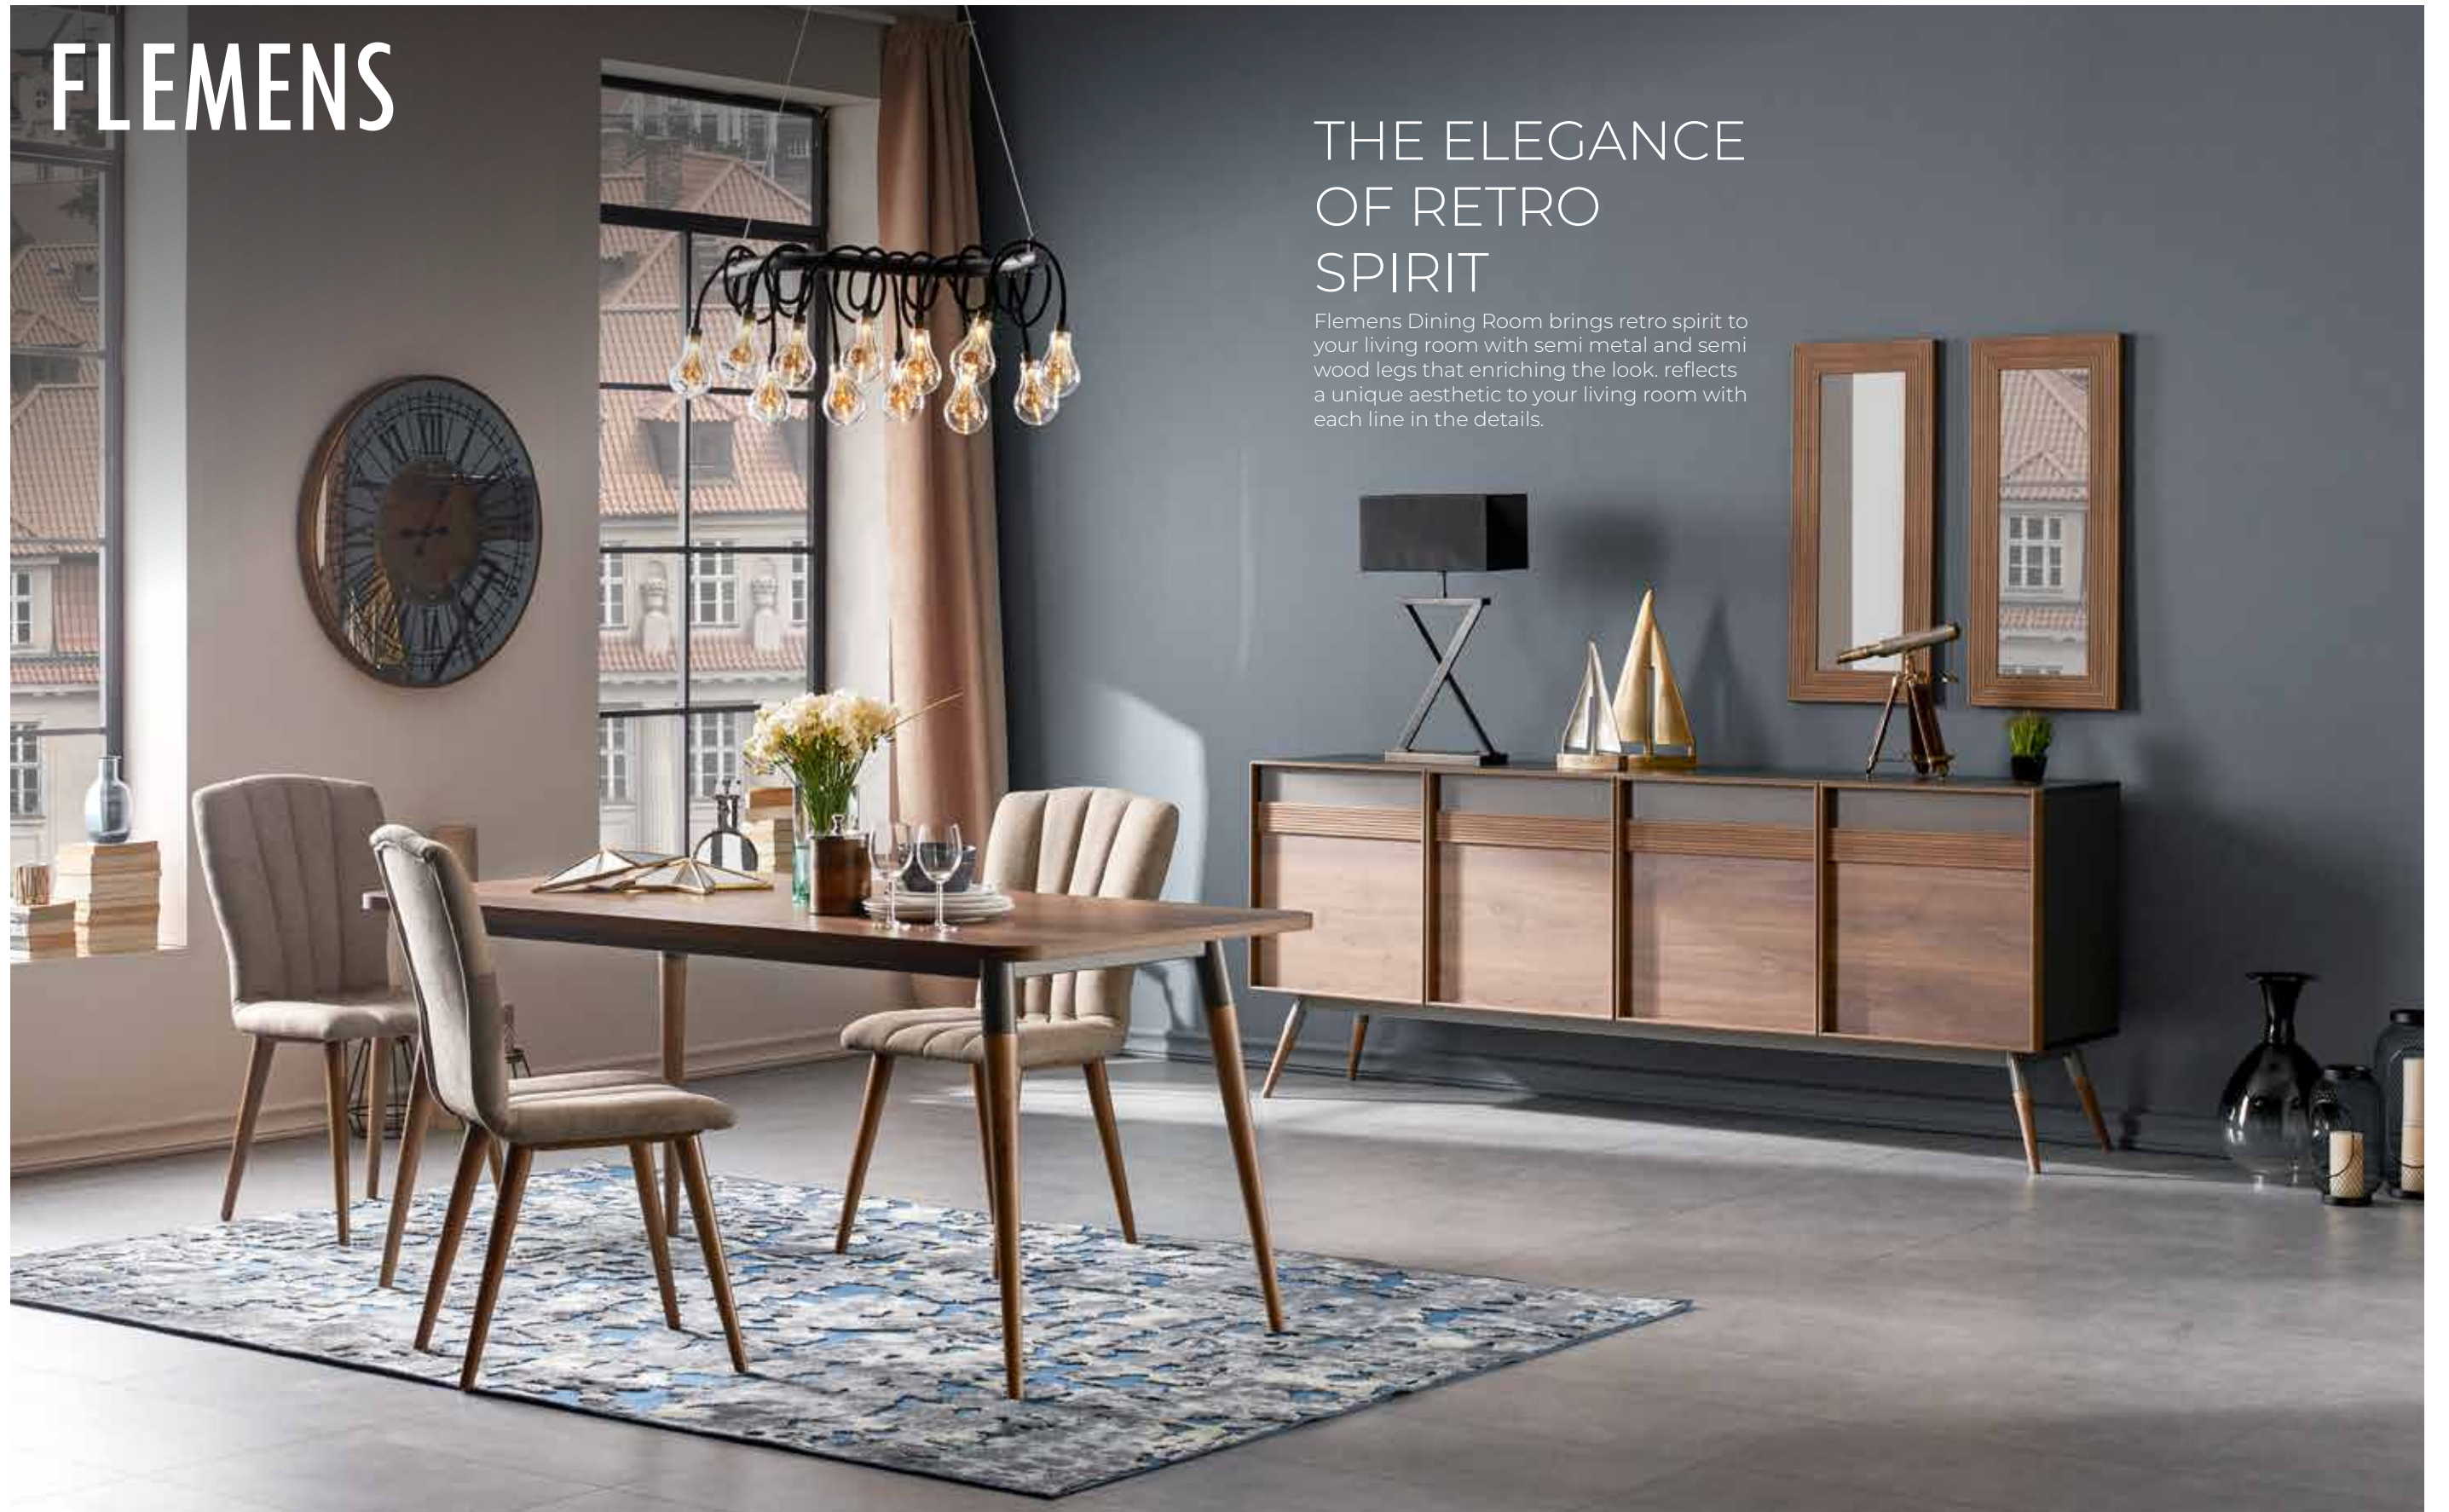

SHELLON

SHELLON

FLEEMENS

D I N I N G R O O M
T V U N I T
B E D R O O M
S I T T I N G G R O U P

FLEMENS

THE ELEGANCE OF RETRO SPIRIT

Flemens Dining Room brings retro spirit to your living room with semi metal and semi wood legs that enriching the look. reflects a unique aesthetic to your living room with each line in the details.