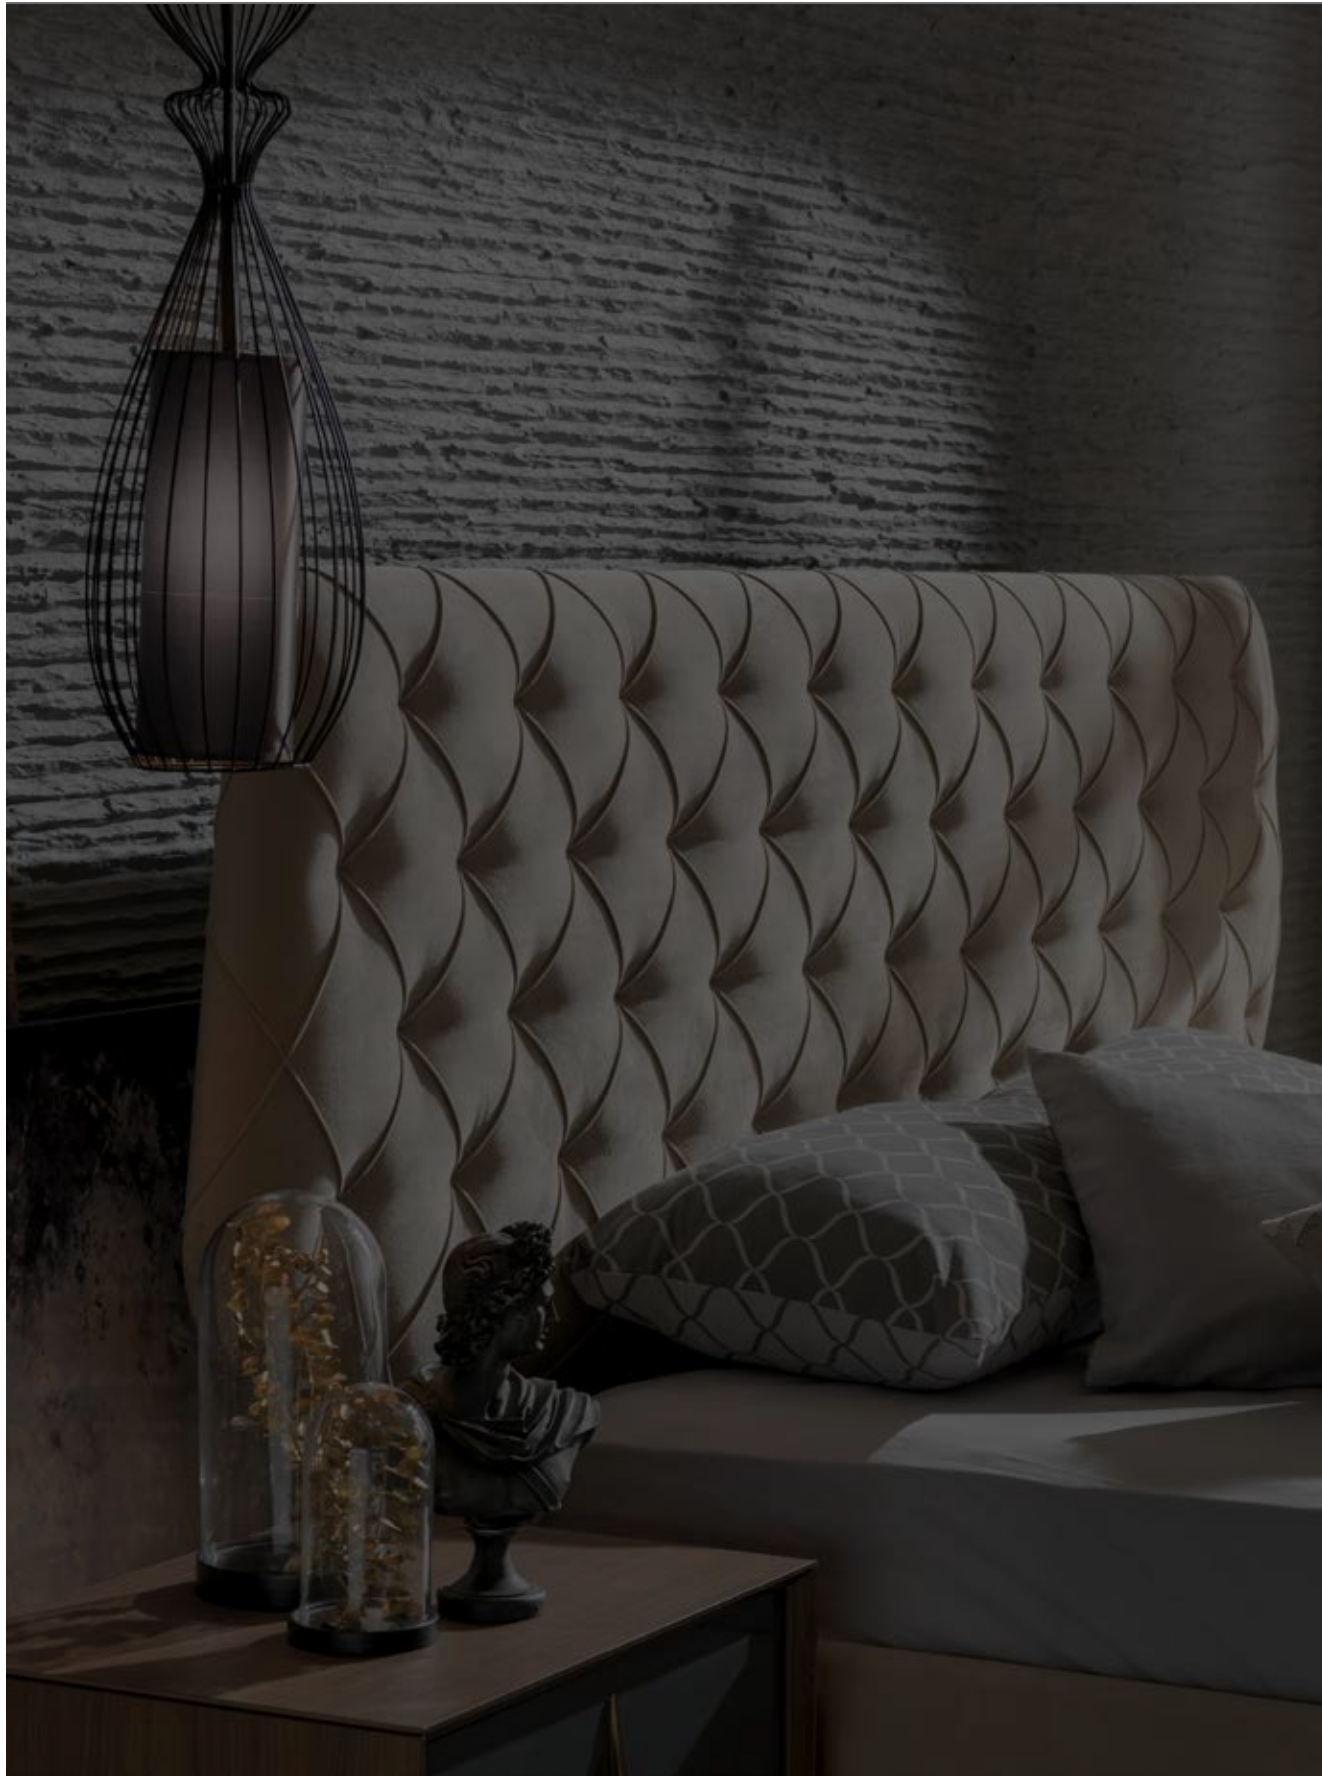

169
183

COLLECTIONS

8
137

NATELLO

Contains unique color layers of the night glossy finish with warm walnut shades, meets specially designed bronze handles, and it will bring an Italian touch to your home with its simple line.