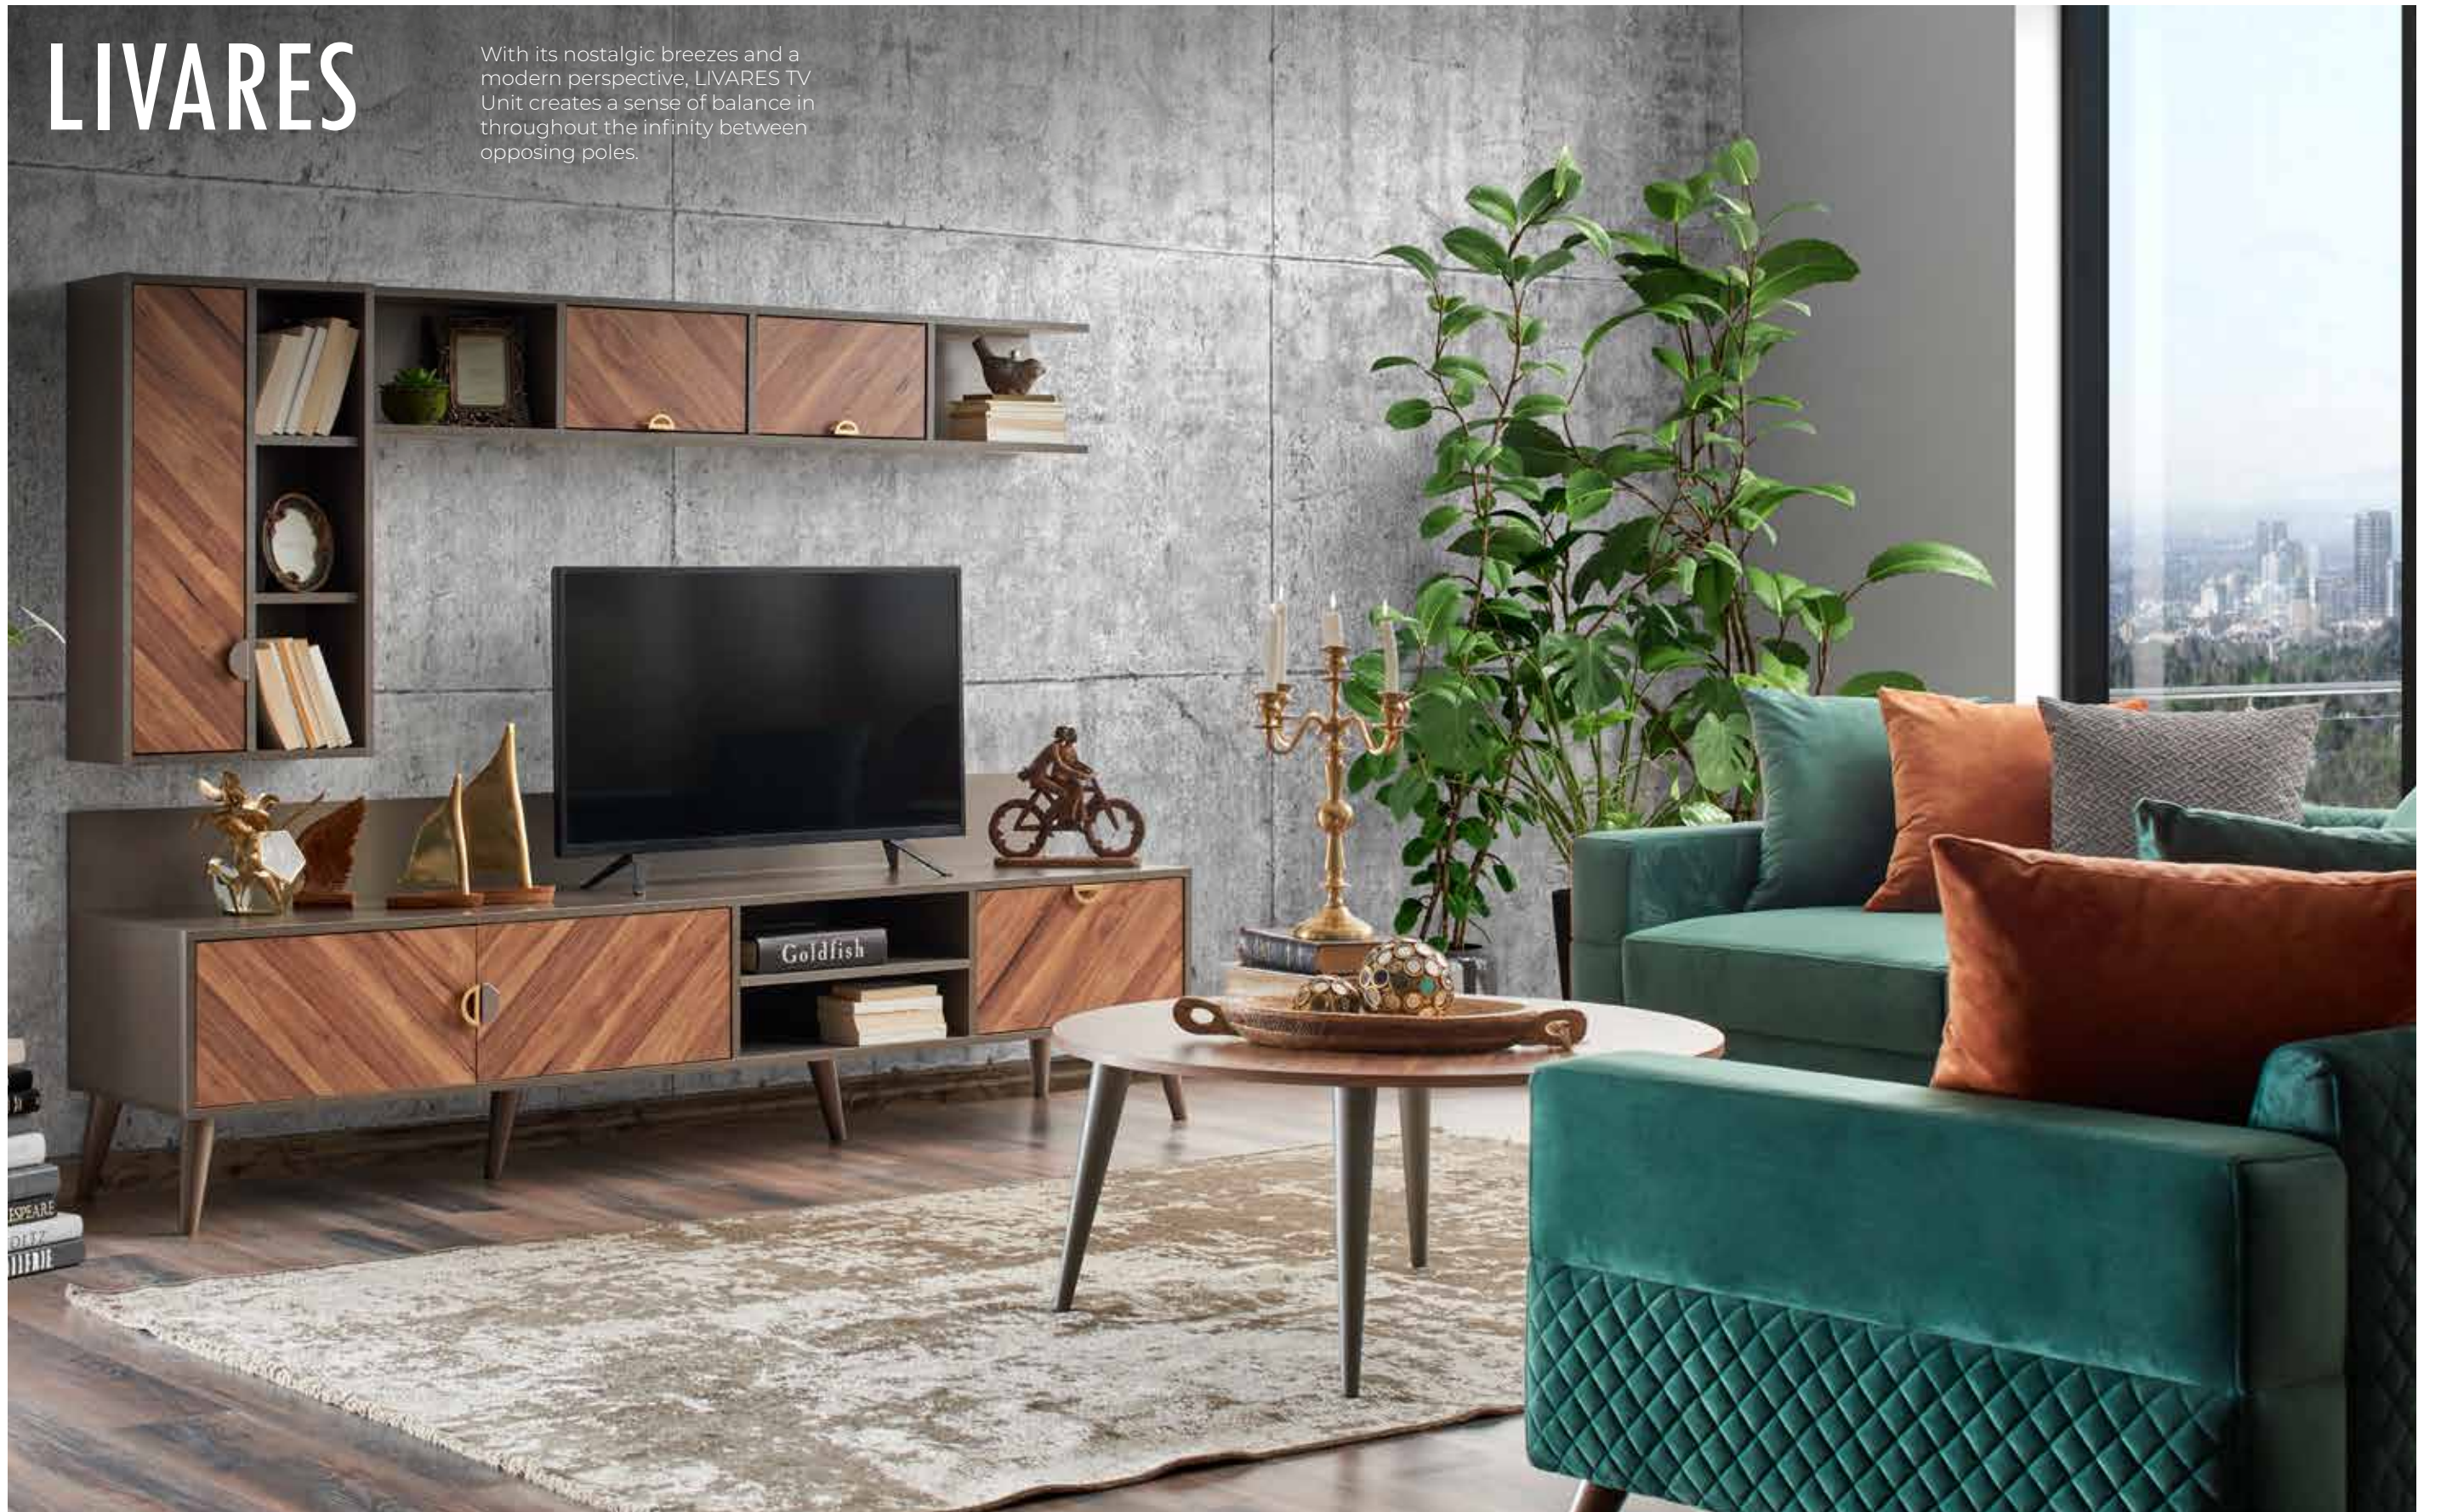

LIVARES

With its nostalgic breezes and a modern perspective, LIVARES TV Unit creates a sense of balance in throughout the infinity between opposing poles.

LIVARES

A POSTURE THAT IS ENERGIZED BY PATTERNS

With its sliding cabinet option and a fabric bed headboard that complements the harmony of the design, LIVARES Bedroom postures a simple and robust stance with its natural wooden veneer. With its unique look created by natural patterns it gives you the luxury you deserve with its original handle details.