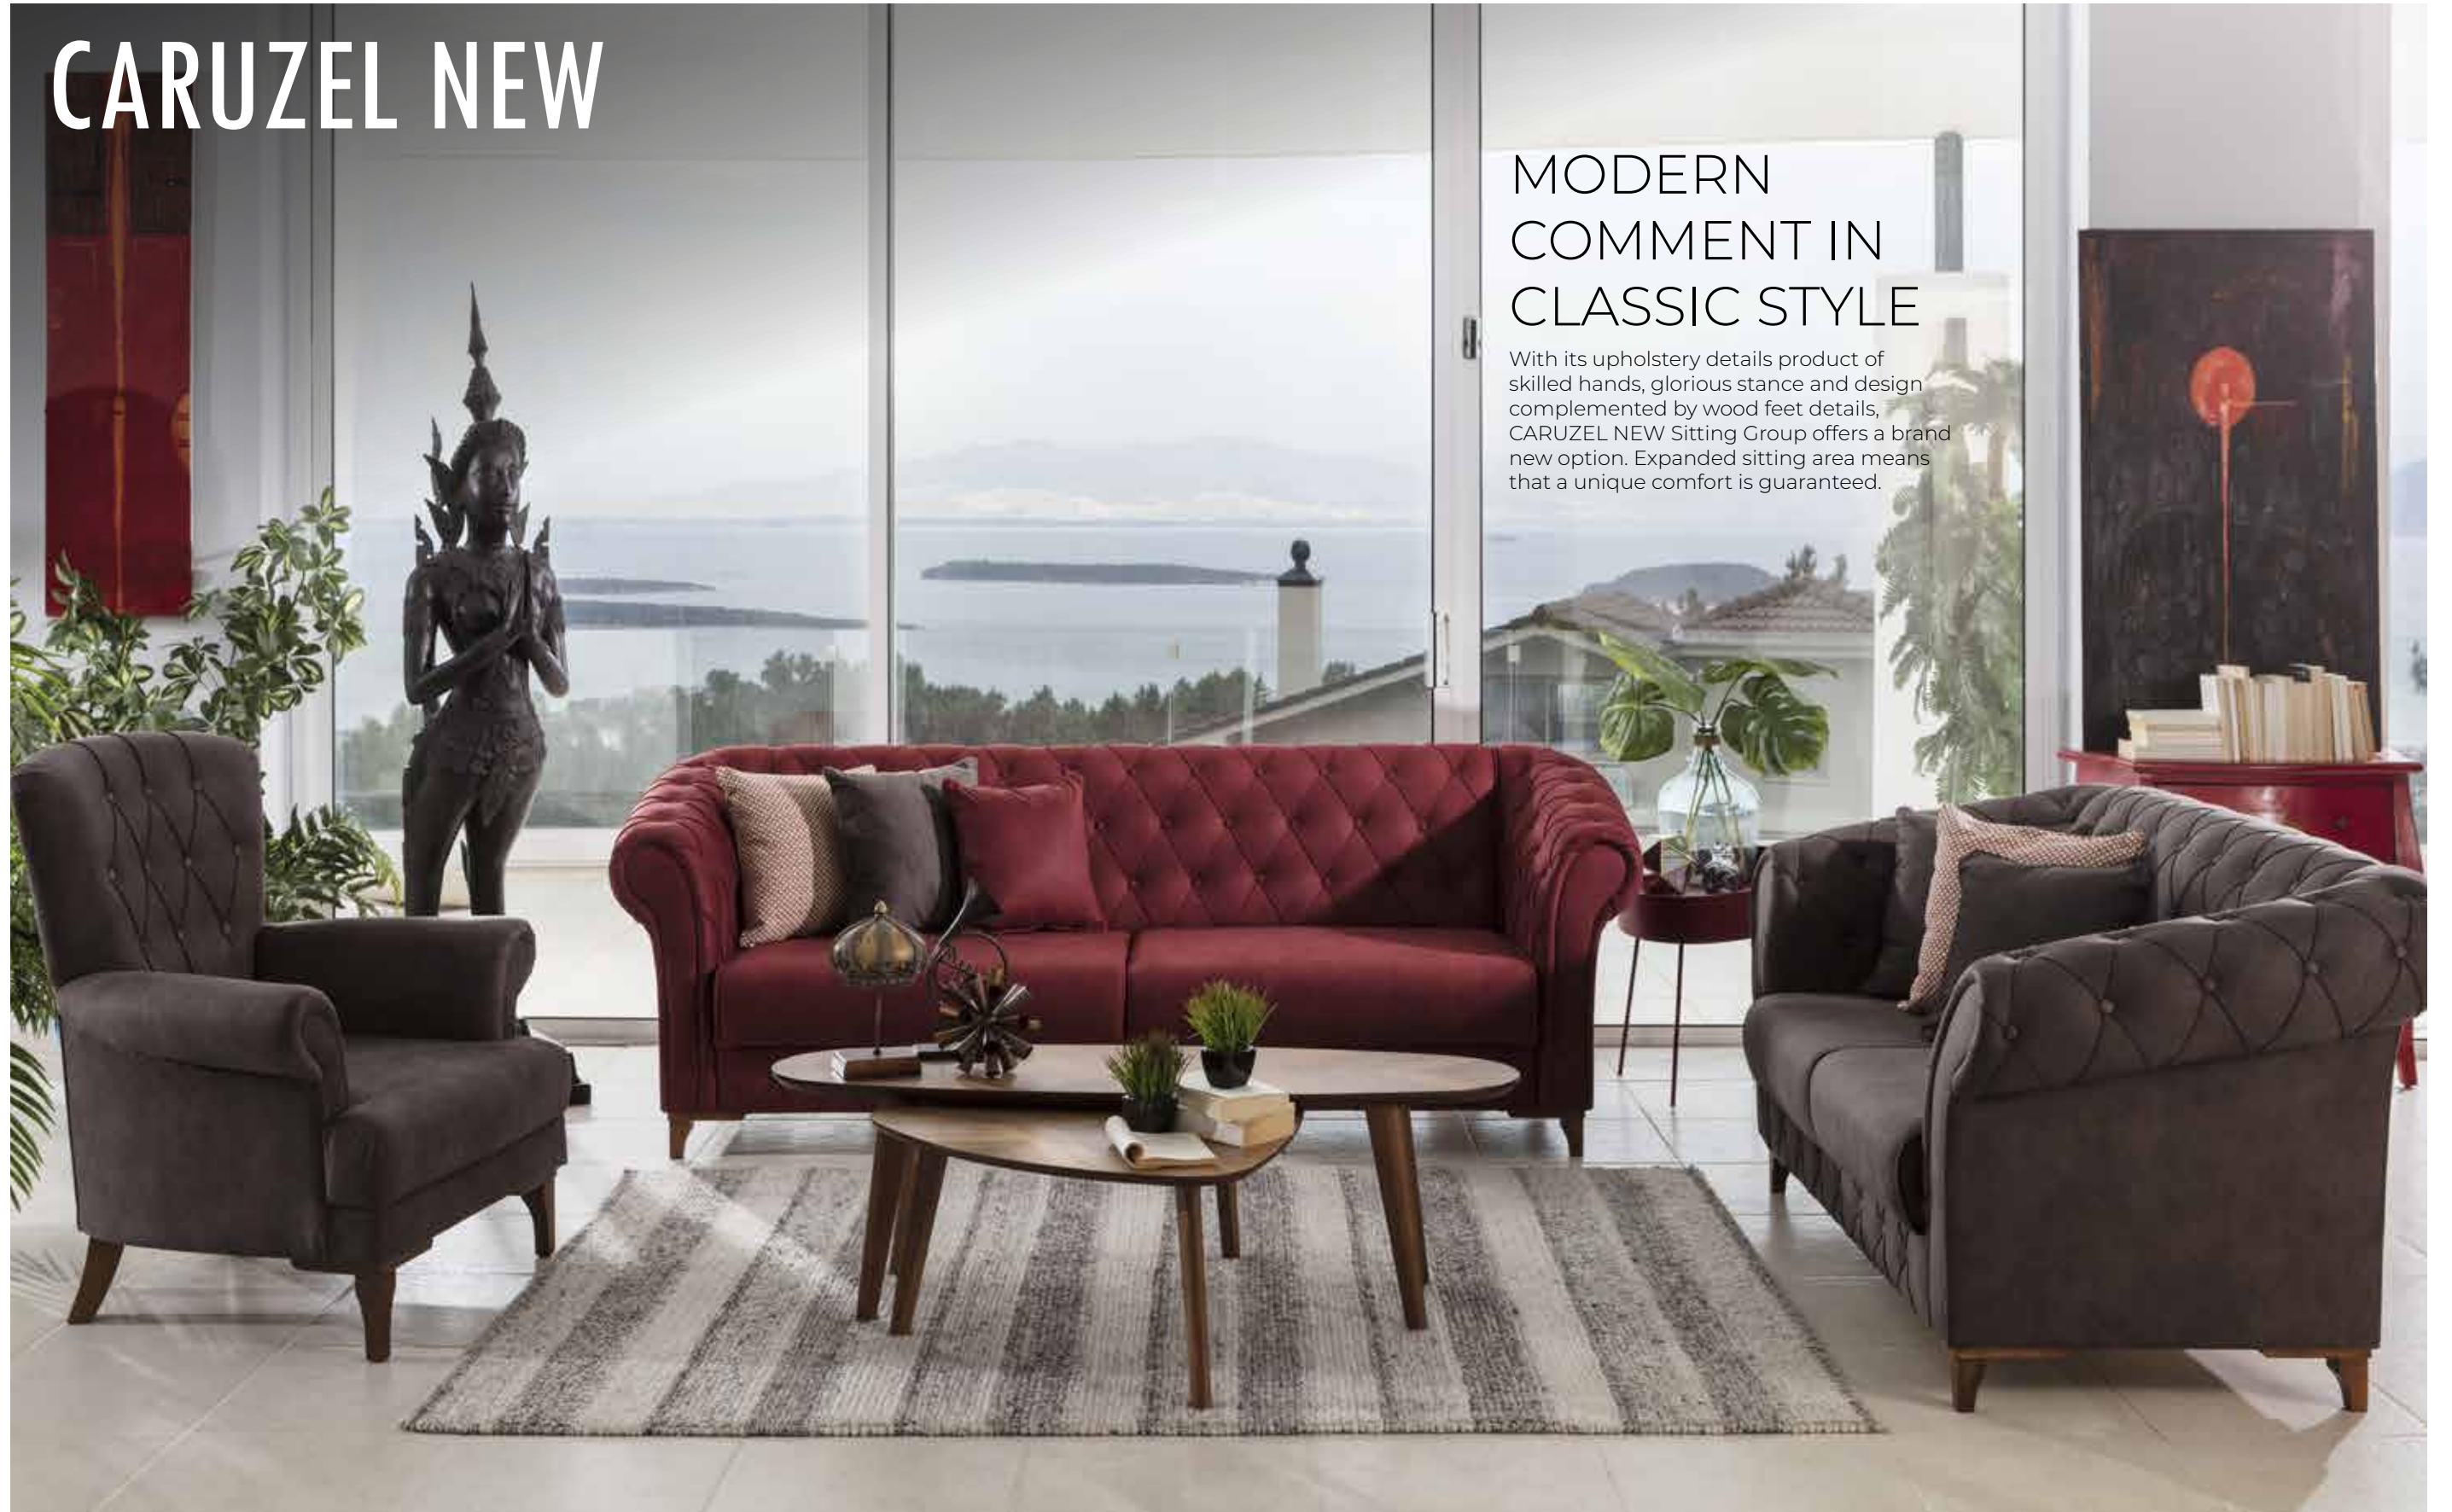

CARUZEL NEW

MODERN COMMENT IN CLASSIC STYLE

With its upholstery details product of skilled hands, glorious stance and design complemented by wood feet details, CARUZEL NEW Sitting Group offers a brand new option. Expanded sitting area means that a unique comfort is guaranteed.