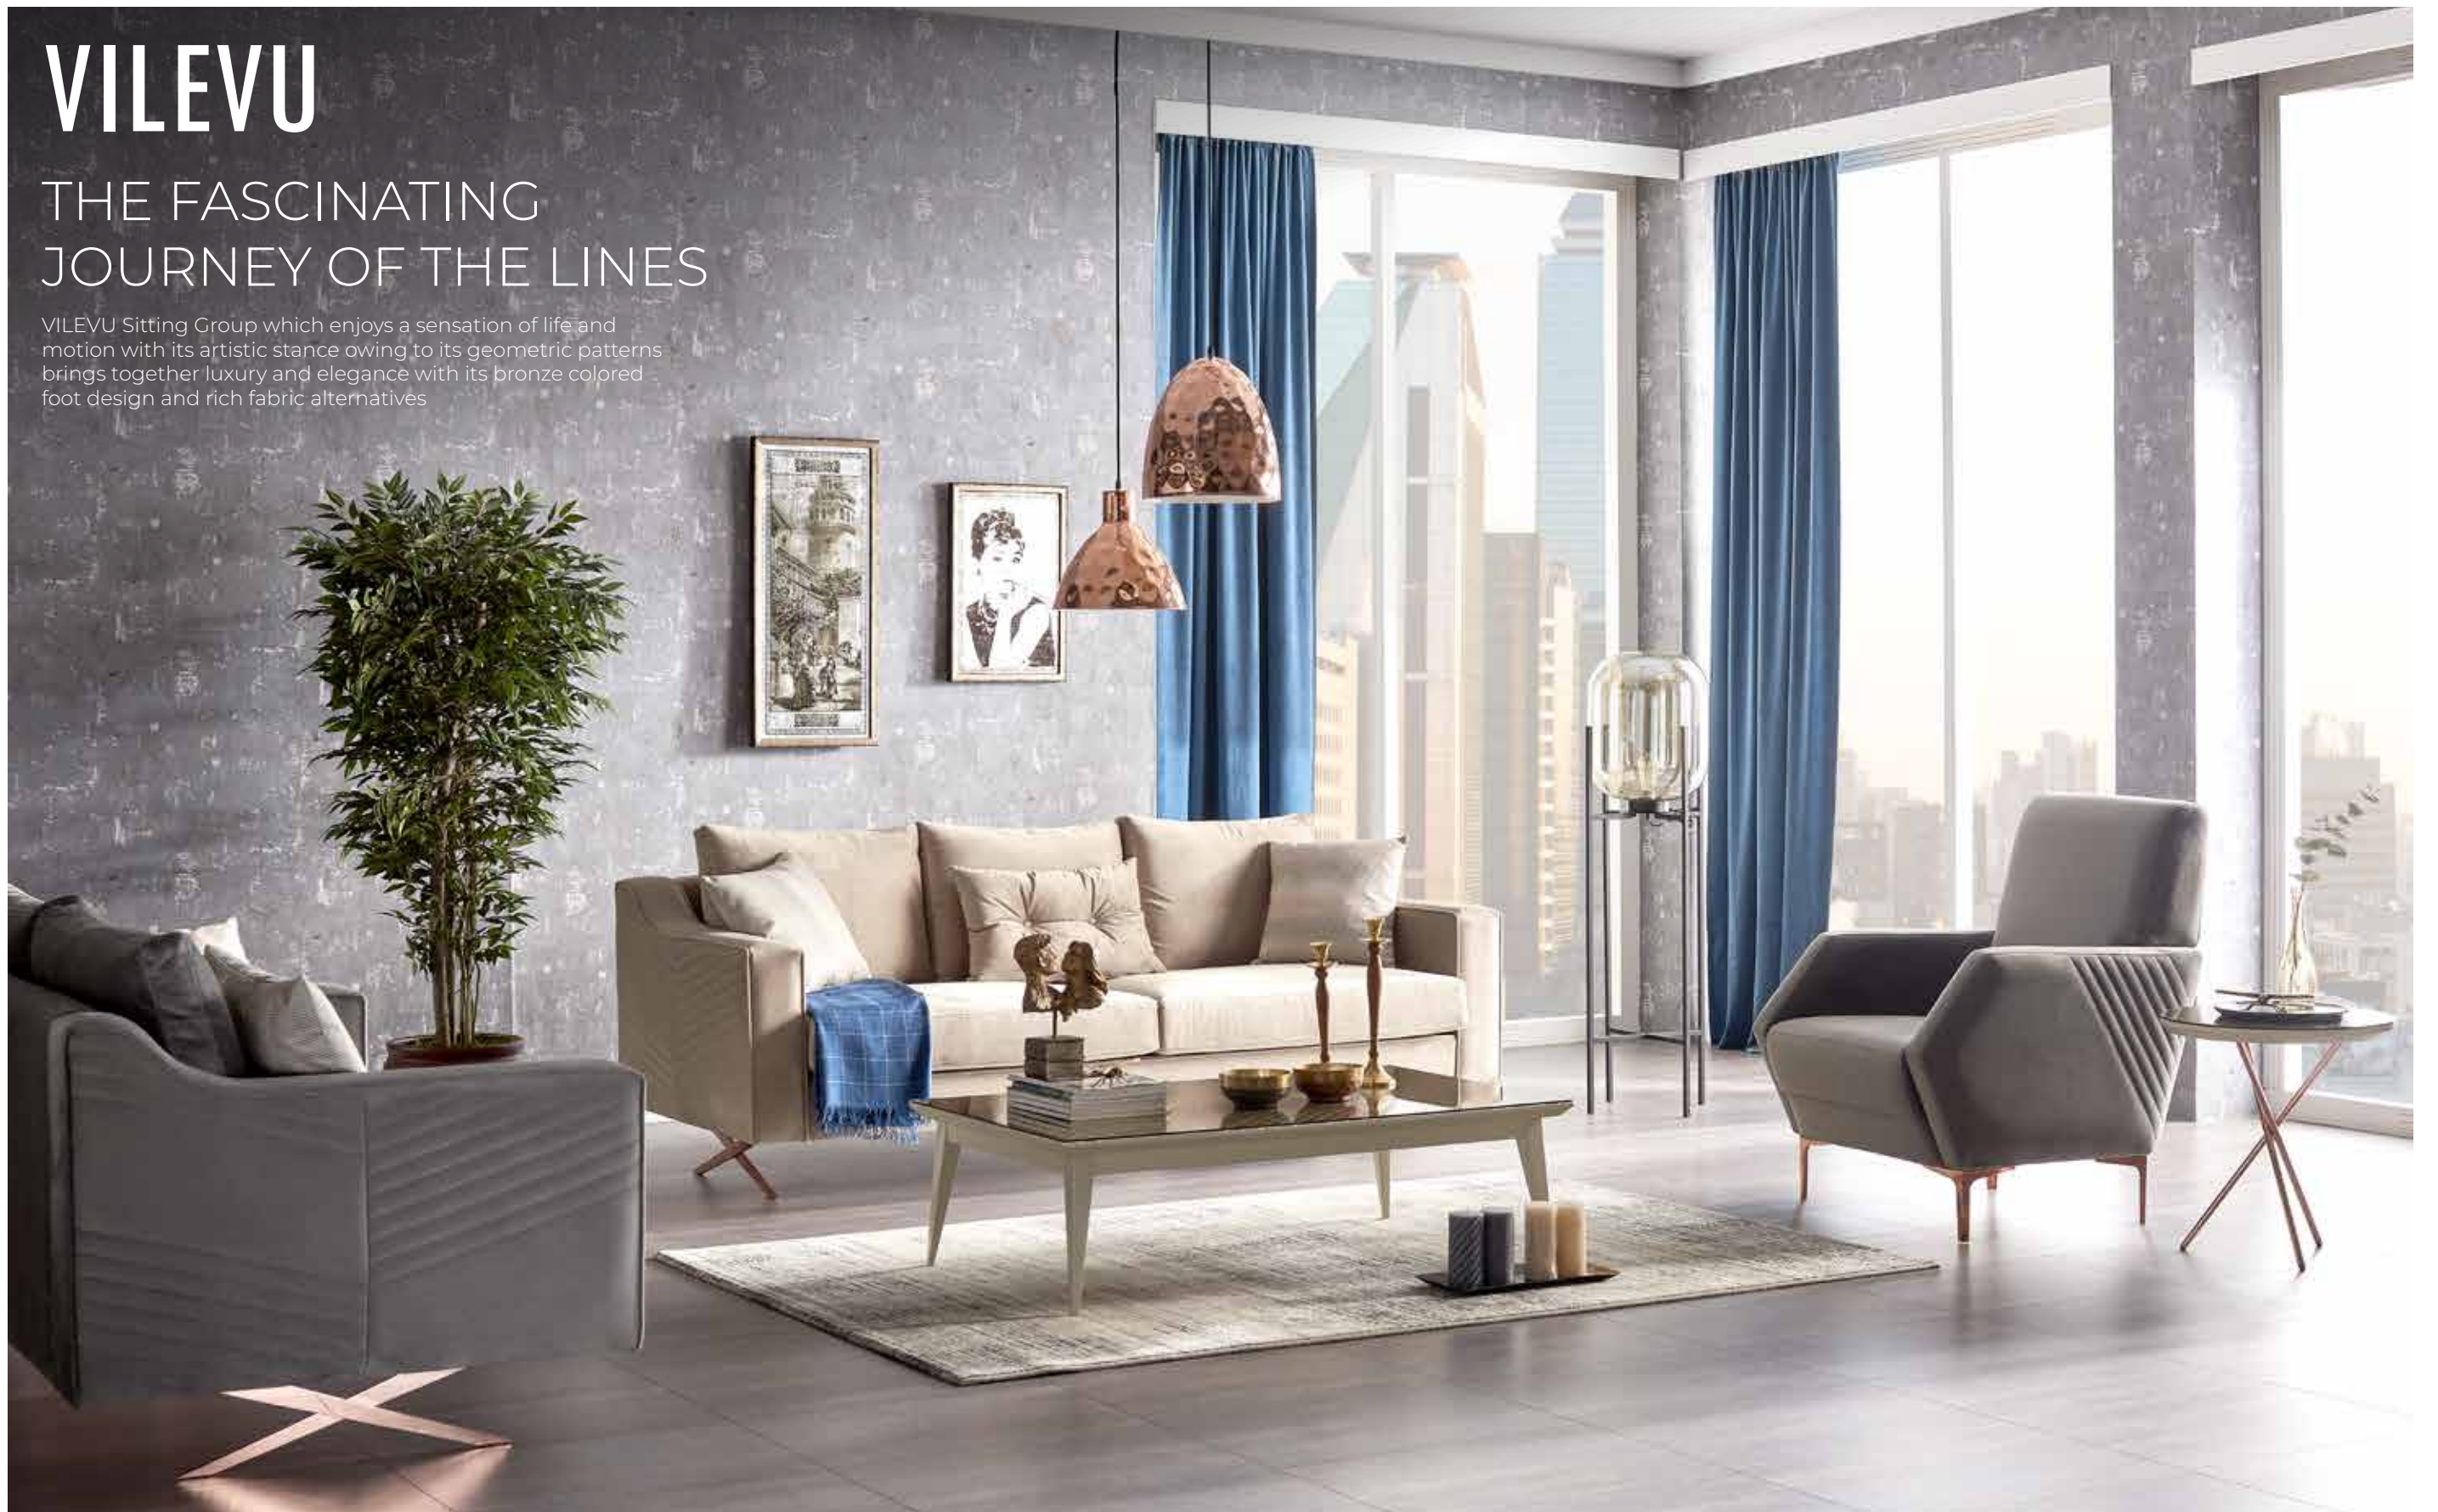

VILEVU

THE FASCINATING JOURNEY OF THE LINES

VILEVU Sitting Group which enjoys a sensation of life and motion with its artistic stance owing to its geometric patterns brings together luxury and elegance with its bronze colored foot design and rich fabric alternatives