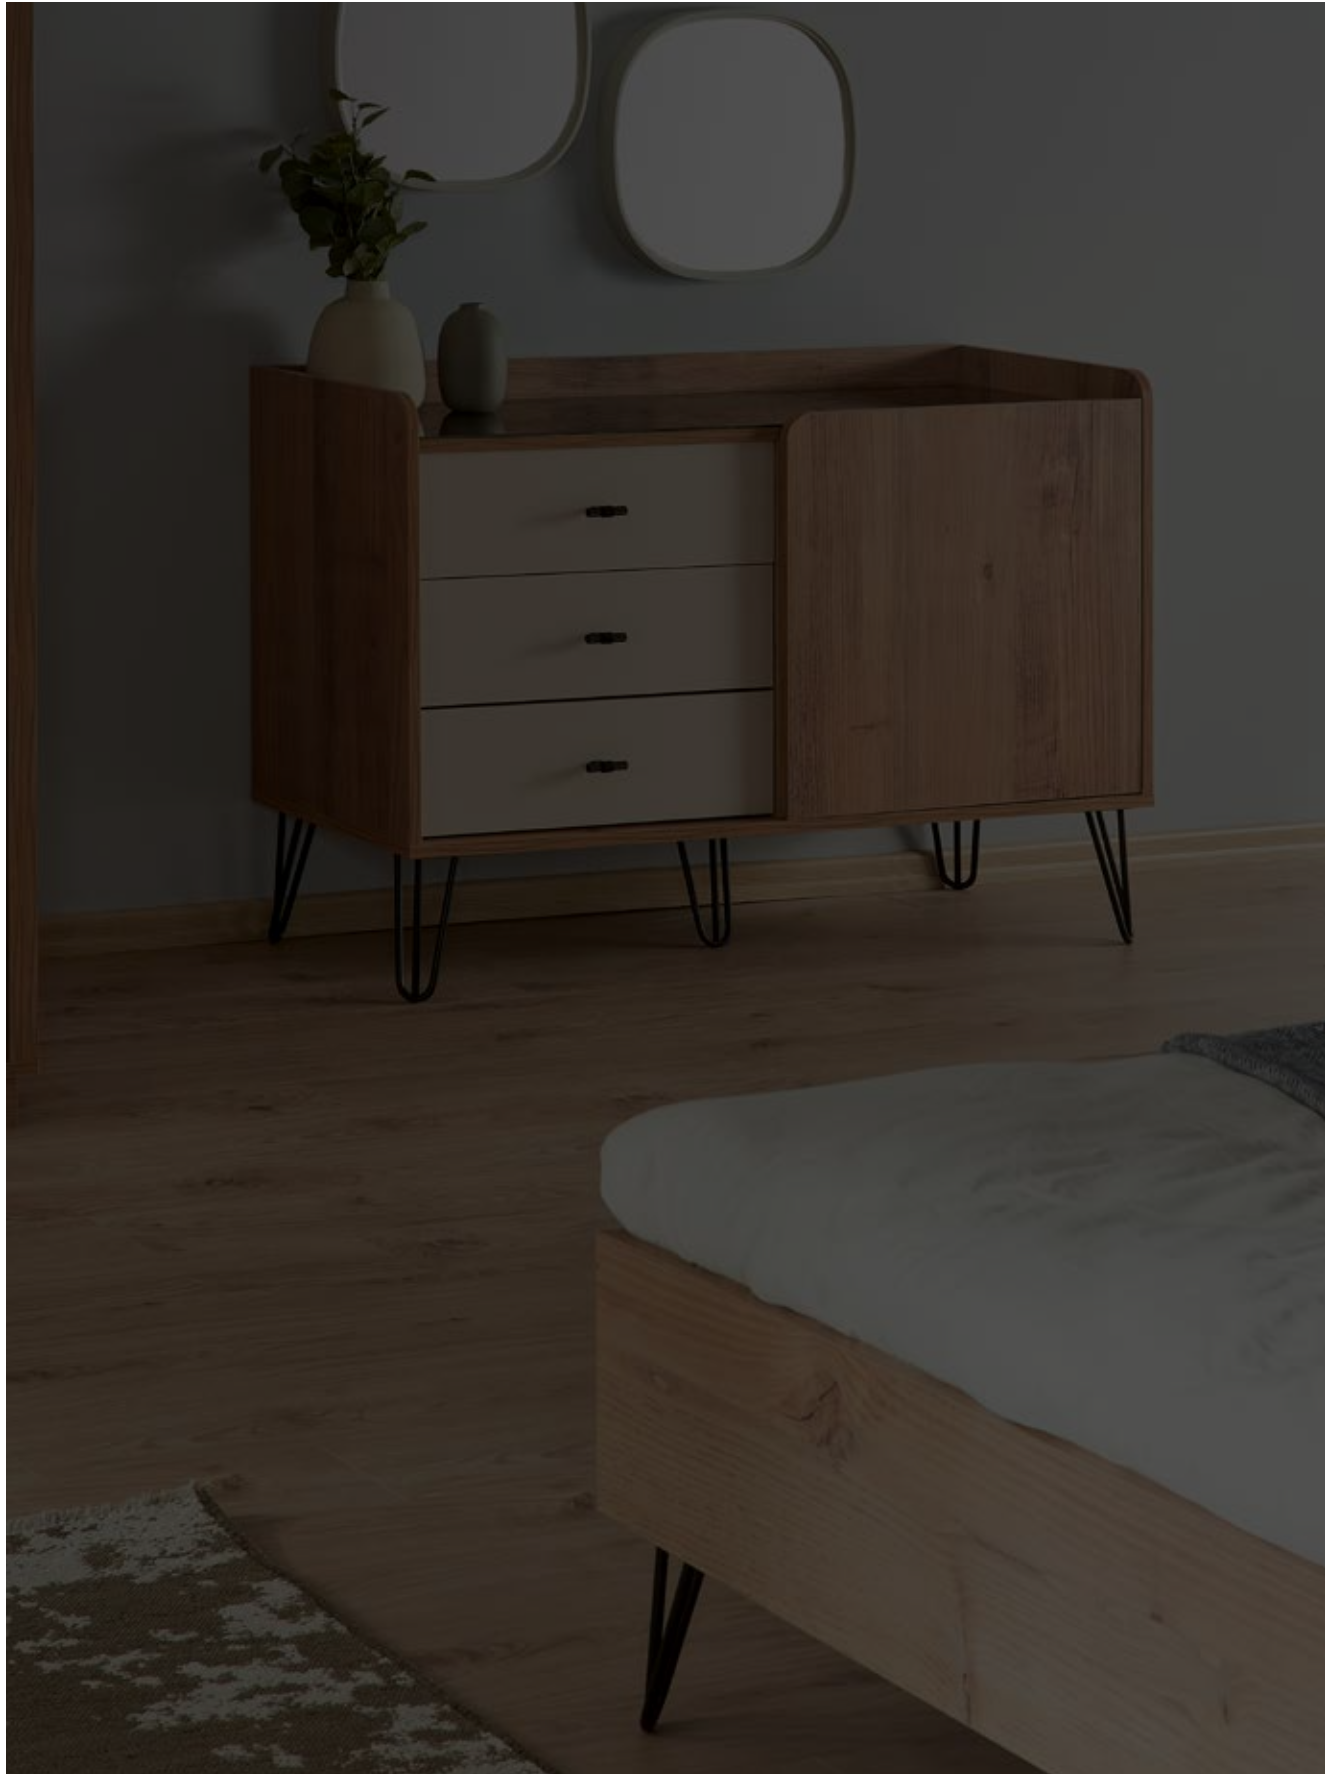

D I N I N G R O O M
T V U N I T
B E D R O O M
S I T T I N G G R O U P