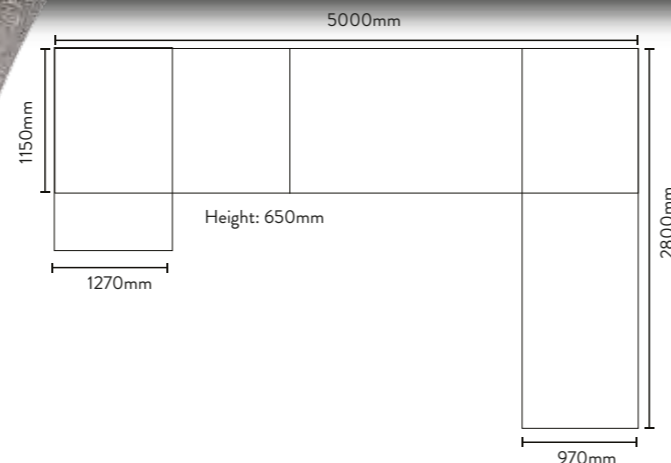

You can choose the modules of Palermo Corner according to the m² of your living areas and by this way, you can create your own design. It presents an extra comfort by decorative and modern cushions as well as the wide seating. Also its dazzling with the table detail and elegant armchair design. Its adding a contemporary touch to the rooms with right-left corner options and extra bookcase