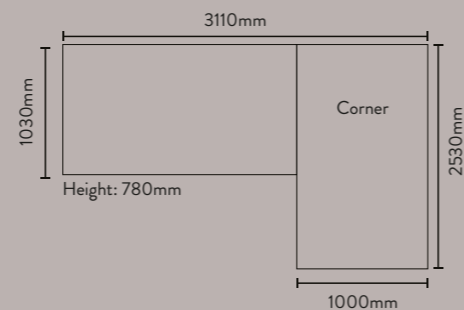

MONDO

A Wide Solution For Narrow Spaces

Your home's superstar Mondo Corner is adding vanity and ease of use to narrow spaces and getting noticed instantly with its elegant style. With Pull&Bed Mechanism, it becomes a bed easily as well as it offers an extra storage space. Extra supported back pillows and decorative cushions of Mondo is helping you on the way to increase your comfort even more.