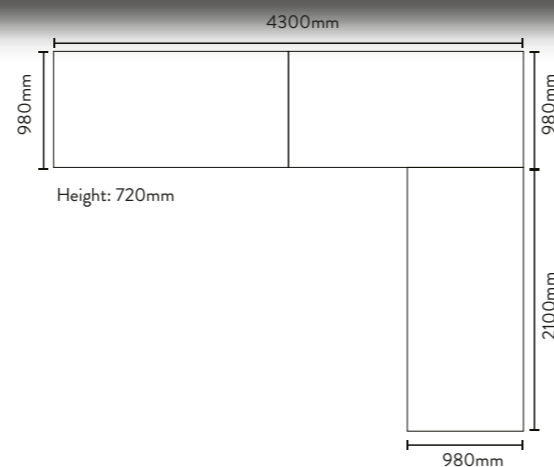

LUCAS

Compatible With Every Corner

Corner Module

W: 1250mm. D: 980mm. H: 720mm.

Long Corner

W: 2200mm. D: 980mm. H: 720mm.

Resting Corner

W: 980mm. D: 1780mm. H: 720mm.

Resting Corner-Without Arm

W: 980mm. D: 1780mm. H: 720mm.

2 Seater Corner

W: 2100mm. D: 980mm. H: 720mm.

Pouf

W: 1260mm. D: 980mm. H: 480mm.

Wide seating and soft back cushions of Lucas Corner create an extra comfort zone. With its modular alternatives, it presents different combinations for your home as well as its decorative cushions are revealing its perfection