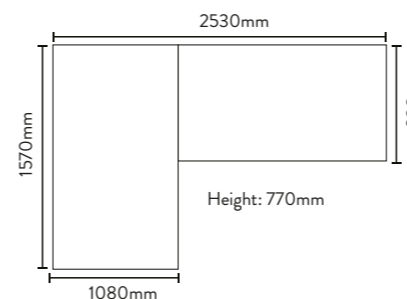

BALTIMORE

Italian Job!

Baltimore Corner fascinates everyone with modern and unique design of Italian style. Its soft arm structure composed of double layer and modern style attracts everyone. With its high above ground natural wooden feet, Baltimore Corner maintains its dignified stance as well as with its comfortable structure and special linen fabric, it adds a stylish character to your house.

NESTLINE

Peace At Your Doorstep

With its special linen fabric alternatives and extra comfortable back cushions, you can get on your back comfortably. High density foam and upper bird feather support provides the ultimate comfort. Nest Line Corner has both storage and bed functions. The design and warmth of matching Nest Armchair is completing Nest Line Corner.