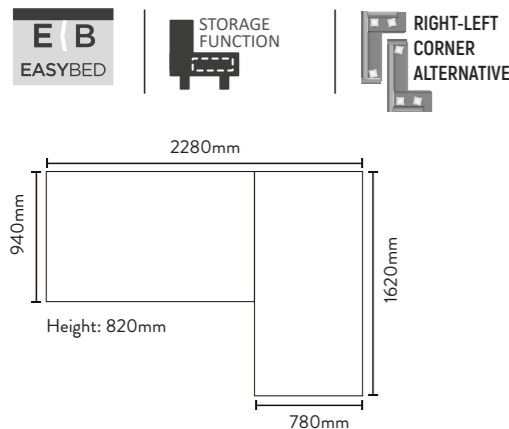

Sofa
W: 2050mm. D:950mm. H:750 mm.
2 Seater
W: 1600mm D: 950mm. H: 750mm.
Armchair
W: 750mm. D: 700mm. H:880mm.

CORNERS

YOUR HOME, YOUR MASTERPIECE.

PURINA

Unique Harmony of Comfort and Simplicity

A new point of view of comfort is coming to your home. With the comfort that it offers, Purina Corner is presenting an optimum resting opportunity. By its ergonomic design and high density foam, Purina is the best choice for the ones who want to get away from the fatigue of the day. Wide storage section on the seating part is creating an extra storage area for your belongings. With the EasyBed Mechanism technology, you can transform your corner into a bed in couple of seconds. Purina's plain and modern design is catching the eyes and it promises very joyful moments at your home.