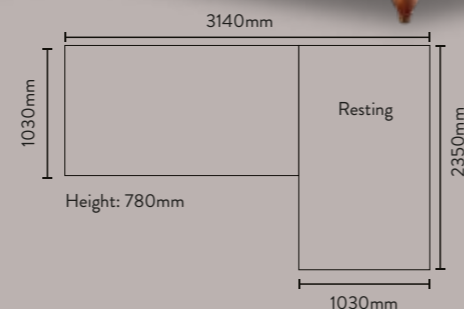

MONDO

A Wide Solution For Narrow Spaces

Your home's superstar Mondo Corner is adding vanity and ease of use to narrow spaces and getting noticed instantly with its elegant style. With Pull&Bed Mechanism, it becomes a bed easily as well as it offers an extra storage space. Extra supported back pillows and decorative cushions of Mondo is helping you on the way to increase your comfort even more.