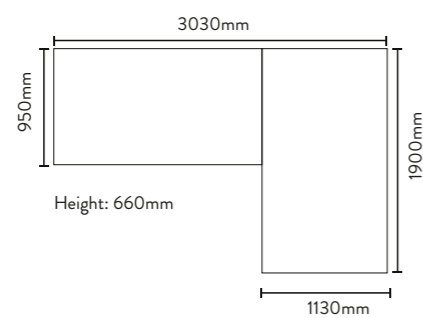

NESTLINE

Peace At Your Doorstep

With its special linen fabric alternatives and extra comfortable back cushions, you can get on your back comfortably. High density foam and upper bird feather support provides the ultimate comfort. Nest Line Corner has both storage and bed functions. The design and warmth of matching Nest Armchair is completing Nest Line Corner.