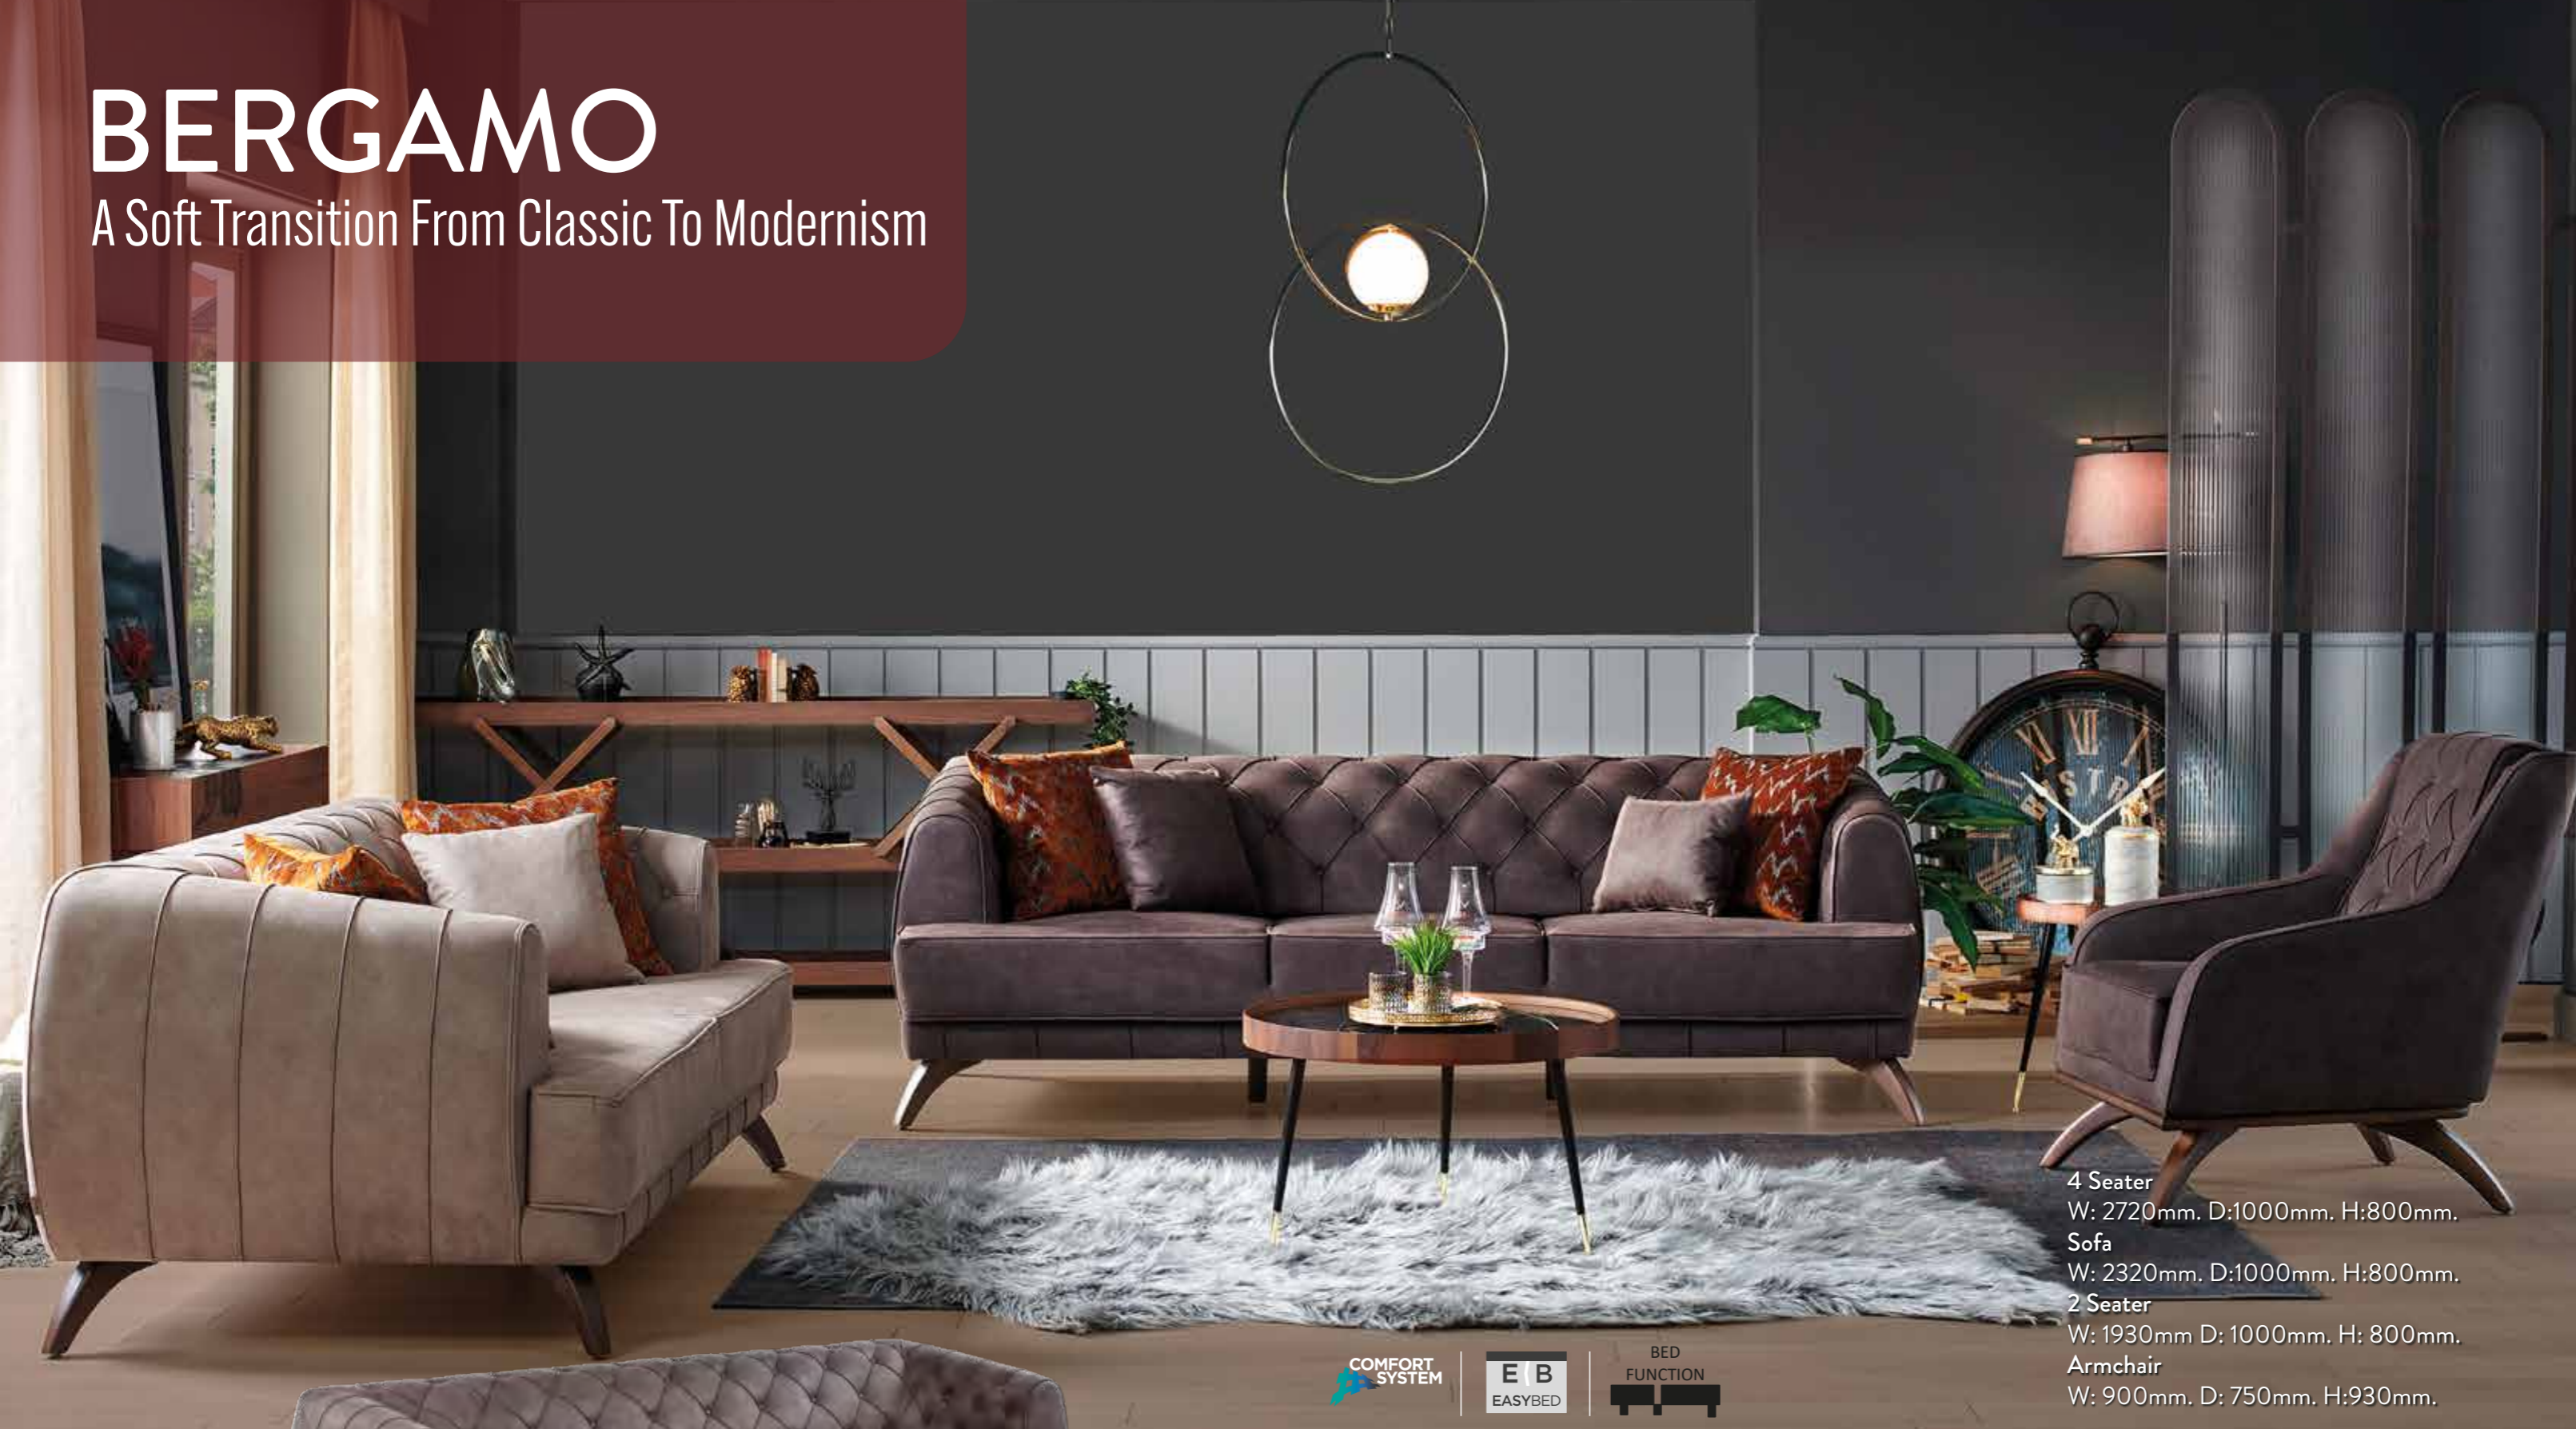

BERGAMO

A Soft Transition From Classic To Modernism

4 Seater
W: 2720mm. D:1000mm. H:800mm.
Sofa
W: 2320mm. D:1000mm. H:800mm.
2 Seater
W: 1930mm D: 1000mm. H: 800mm.
Armchair
W: 900mm. D: 750mm. H:930mm.