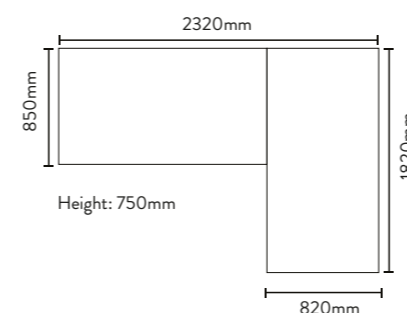

BRADFORD

Grace In Every Corner

An elegant corner with two different alternatives and lots of attractive details are in your house with Bradford Corner and Bradford Resting Corner. Both of these alternatives are getting shape according to your life style and become a bed with one simple move. The wooden feet are leaving the decision to you with their white and walnut color alternatives. Also they provide you an easy cleaning opportunity with their high above ground structure. You can create a visual feast by the cushion alternatives in different color options. Quilted pulling details are adding more elegance to the collection.

MONDO

A Wide Solution For Narrow Spaces

Your home's superstar Mondo Corner is adding vanity and ease of use to narrow spaces and getting noticed instantly with its elegant style. With Pull&Bed Mechanism, it becomes a bed easily as well as it offers an extra storage space. Extra supported back pillows and decorative cushions of Mondo is helping you on the way to increase your comfort even more.