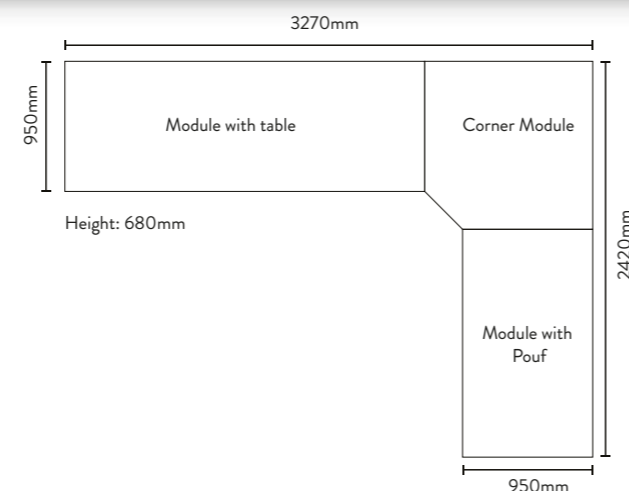

The esthetic design and modern lines of Sophie Corner is stimulating all your senses. With its bookcase detail, its presenting you a special area that you can store your books, magazines and accessories. Sophie is creating a comfortable atmosphere at your home by the high density foam and bird feather foam support structure at the top. Sophie Corner is ready to become the focal point of your senses with its decorative stitches and colorful cushions designed with various fabric options.

YOUR HOME, YOUR MASTERPIECE.