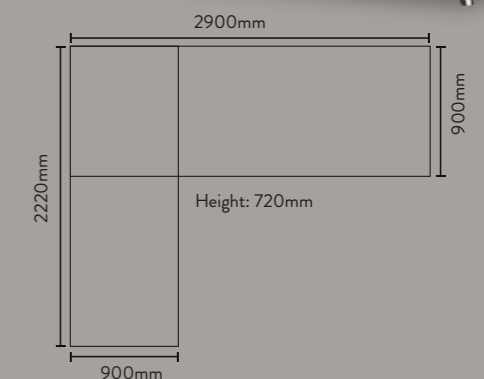

TIAMO

Modern and Plain Design

With its compact design that enables it to fit into narrow spaces and high above ground gracious wooden feet, Tiamo Corner is becoming the super star of your house. Thanks to Freewall Mechanism, it becomes a bed with one single move without changing its position. S-spring technology, back cushions with fillings and its simple design will bring the comfort of Tiamo to your room. By the wide storage structure of the product, it offers you an extra storage area and a fresh room atmosphere.